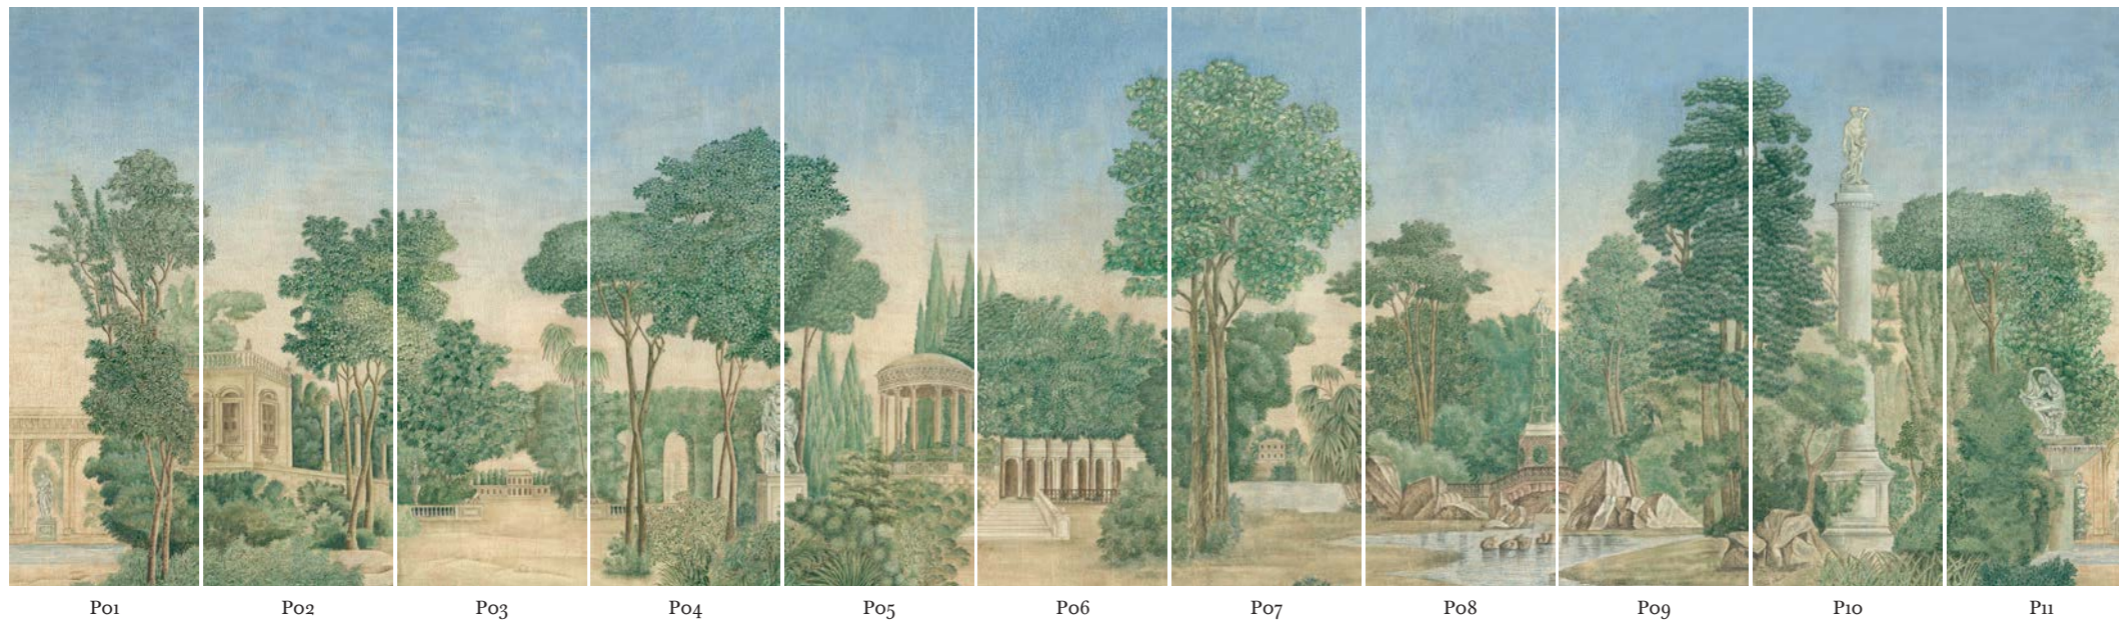

STANDARD SIZES *for THIS DECOR*

| PANEL HEIGHT | | TOTAL WIDTH | | NB. OF PANELS |
|--------------|----------|-------------|------------|---------------|
| H225 cm | 88 3/5" | 810 cm | 318 14/16" | 9 |
| H255 cm | 100 2/5" | 900 cm | 354 5/16" | 10 |
| H275 cm | 108 1/4" | 990 cm | 389 12/16" | 11 |
| H300 cm | 118" | 1080 cm | 425 3/16" | 12 |
| H325 cm | 128" | 1170 cm | 460 10/16" | 13 |

Standard Sizes

TOTAL WIDTH 810cm *318 14/16"* NB. OF PANELS 9

H225
225cm
88 3/5"

TOTAL WIDTH 900cm *354 5/16"* NB. OF PANELS 10

H255
255cm
100 2/5"

TOTAL WIDTH 990cm *389 12/16"* NB. OF PANELS 11

H275
275cm
108 1/4"

Standard Sizes

TOTAL WIDTH 1080cm *425 3/16"* NB. OF PANELS 12

H300

300cm
118"

P01 P02 P03 P04 P05 P06 P07 P08 P09 P10 P11 P12

⌚

TOTAL WIDTH 1170cm *460 10/16"* NB. OF PANELS 13

H325