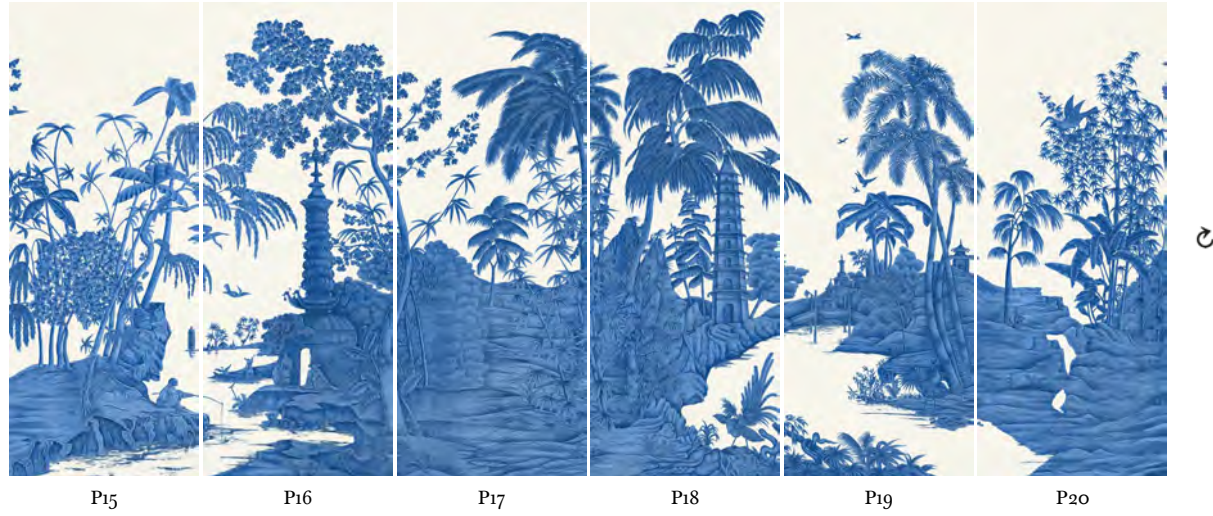

Standard Sizes

TOTAL WIDTH 1800cm 708 11/16" NB. OF PANELS 20

H225

225cm
88 3/5"

TOTAL WIDTH 2070cm 814 15/16" NB. OF PANELS 23

H255

255cm
100 2/5"