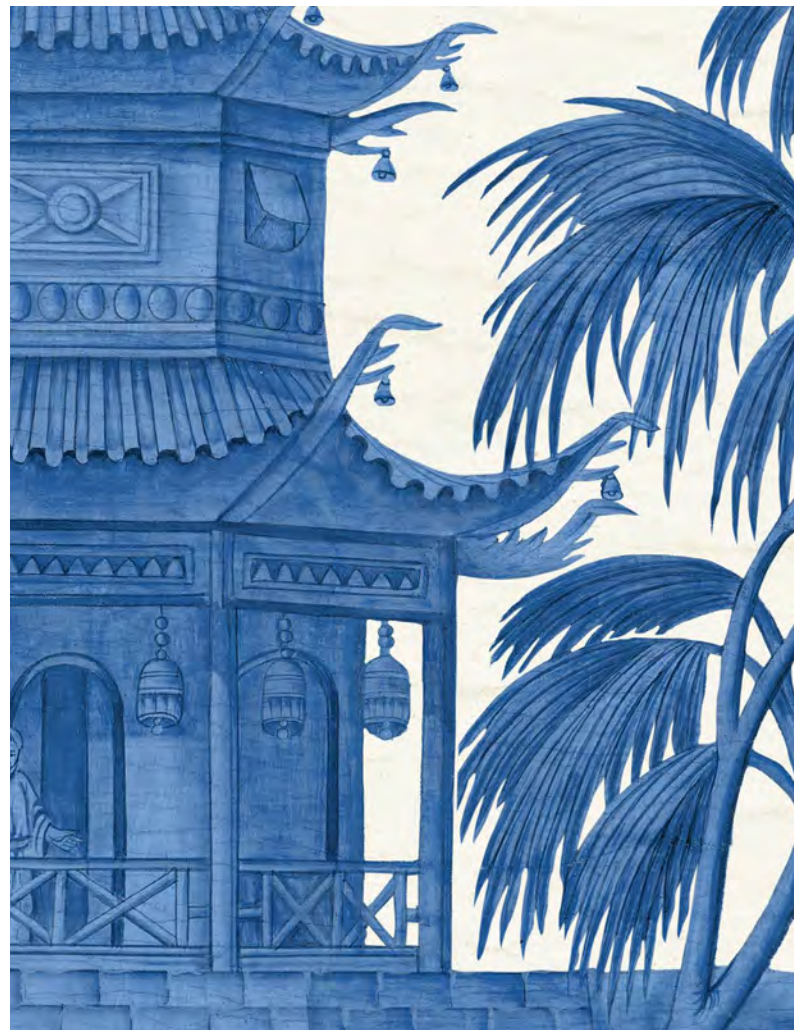

IKSEL
DECORATIVE ARTS

•
SC134

Exotic Chinoiserie Blue&White

STANDARD DECOR
•

DIGITAL CATALOGUE

Exotic Chinoiserie Blue&White SC134

T HIS decor was inspired from the Brighton Pavilion Music room by Crace. In the original room the paintings were framed into paneling. We have filled in the gaps and made it into a continuous scenic design.