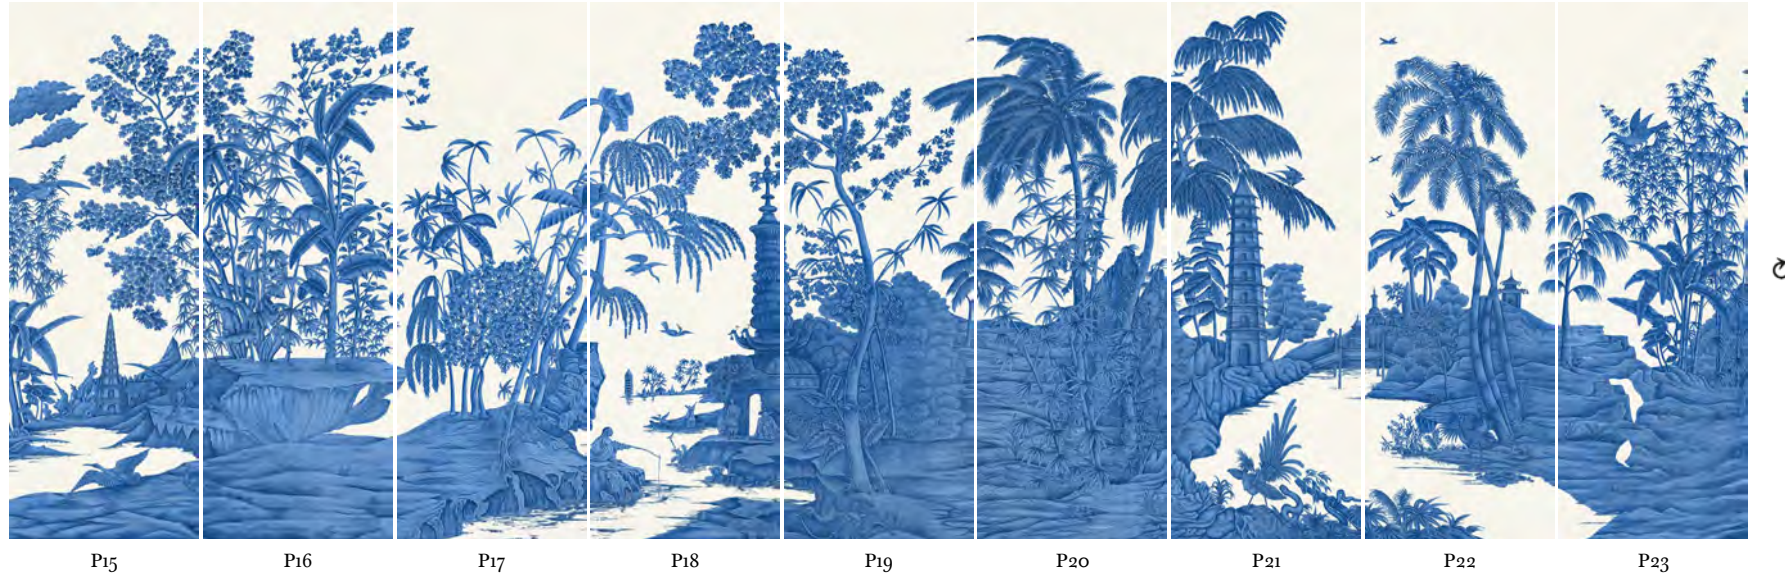

TOTAL WIDTH 2250cm 885 13/16" NB. OF PANELS 25

H275

275cm
108 1/4"