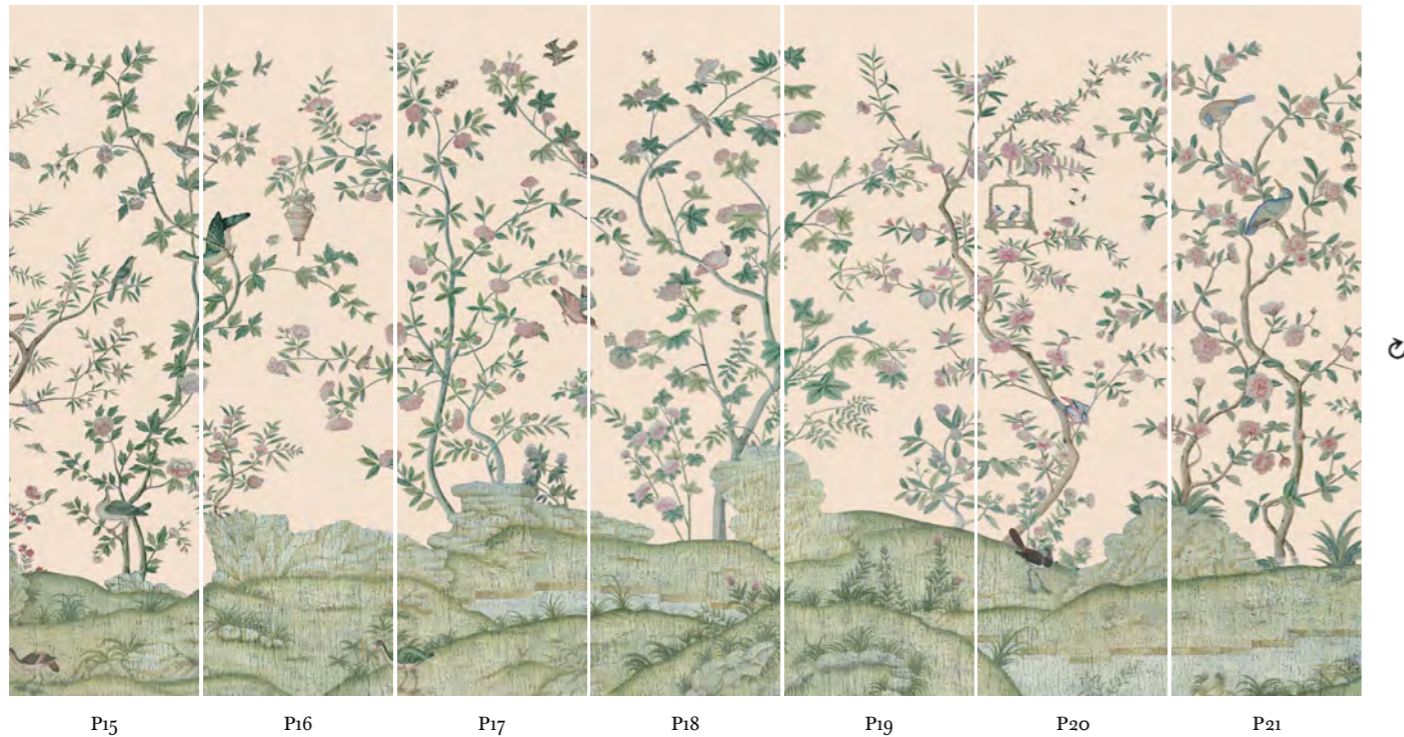

Standard Sizes

TOTAL WIDTH 1710cm 673 4/16" NB. OF PANELS 19

H300

300cm
118"

TOTAL WIDTH 1890cm 744 2/16" NB. OF PANELS 21

H325

325cm
128"

Color Options