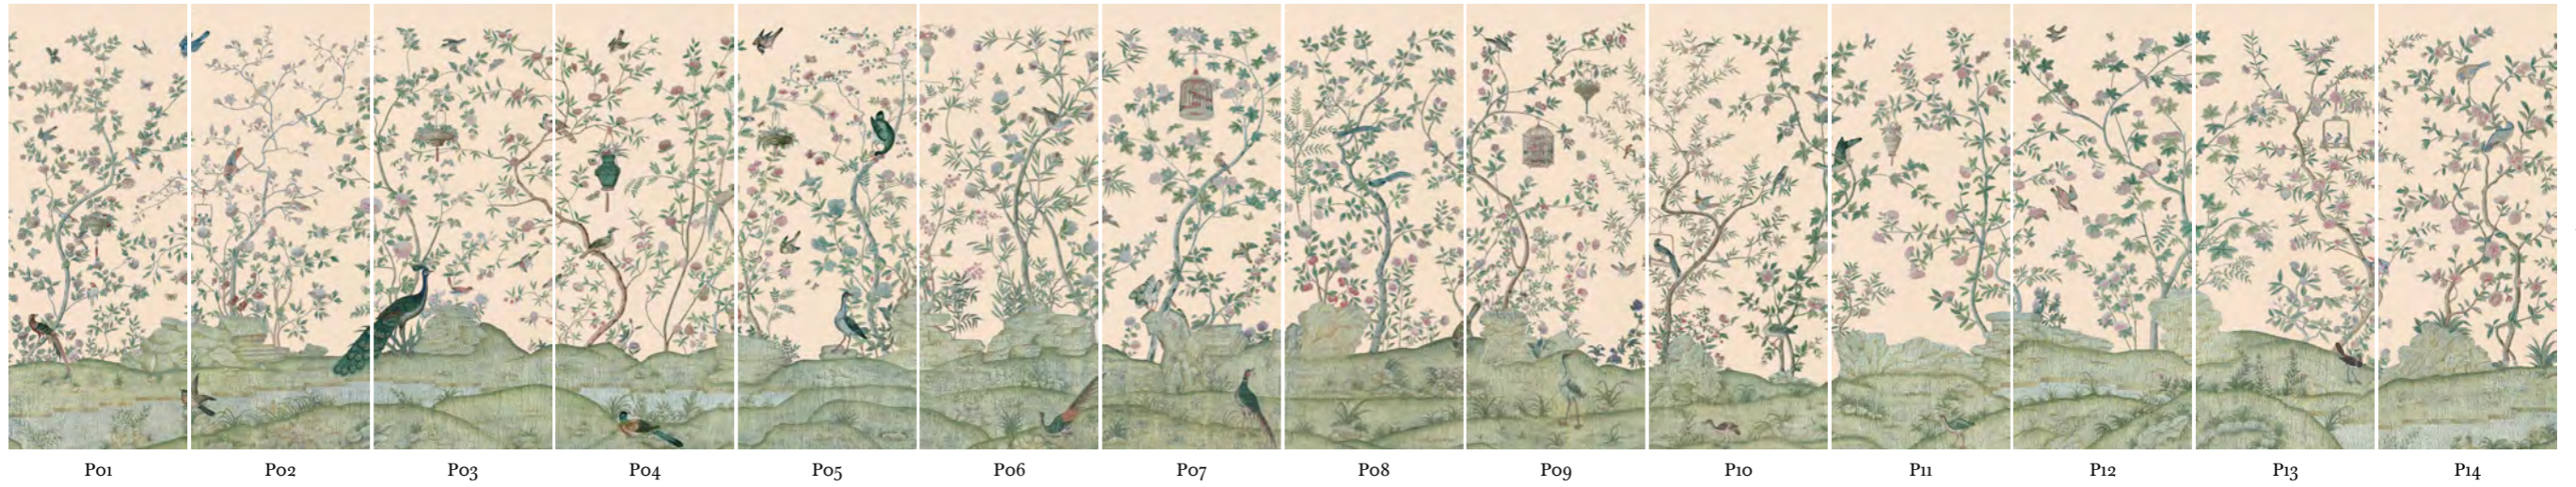

IKSEL
DECORATIVE ARTS

•
SC117

Xanadu Landscape

•
STANDARD DECOR

DIGITAL CATALOGUE

Xanadu Landscape SC117

THIS Decor is inspired by traditional Chinese wallpaper. We have however given it patinas and textures that make it far more complex than the original design from Queen Victoria's bedroom in Brighton Pavilion. The atmosphere is unmistakably European and early 18th Century.

STANDARD SIZES *for THIS DECOR*

PANEL HEIGHT		TOTAL WIDTH		NB. OF PANELS
H225 cm	88 3/5 "	1260 cm	496 1/16 "	14
H255 cm	100 2/5 "	1440 cm	566 15/16 "	16
H275 cm	108 1/4 "	1620 cm	637 13/16 "	18
H300 cm	118 "	1710 cm	673 4/16 "	19
H325 cm	128 "	1890 cm	744 2/16 "	21

Standard Sizes

TOTAL WIDTH 1260cm *496 1/16"* NB. OF PANELS 14

H225

225cm
88 3/5"

TOTAL WIDTH 1440cm *566 15/16"* NB. OF PANELS 16

H255

255cm
100 2/5"

TOTAL WIDTH 1620cm *637 13/16"* NB. OF PANELS 18

Standard Sizes

TOTAL WIDTH 1710cm 673 4/16" NB. OF PANELS 19

H300

300cm
118"

TOTAL WIDTH 1890cm 744 2/16" NB. OF PANELS 21

H325

325cm
128"

Color Options