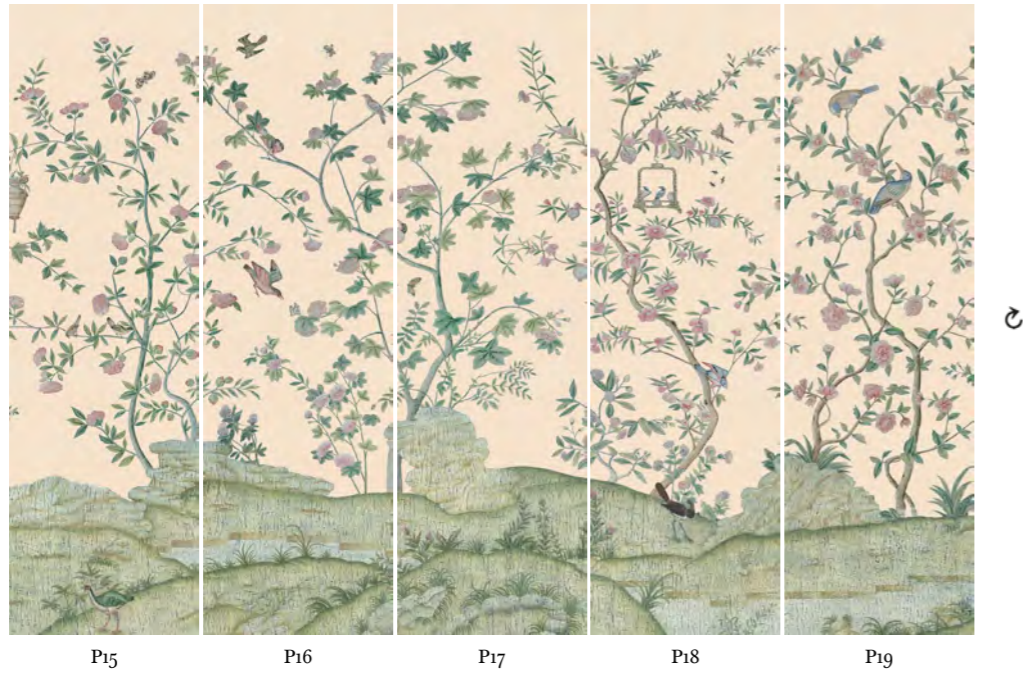

P07

P08

P09

P10

P11

P12

P13

P14

Standard Sizes

TOTAL WIDTH 1710cm 673 4/16" NB. OF PANELS 19

H300

300cm
118"

TOTAL WIDTH 1890cm 744 2/16" NB. OF PANELS 21

H325

325cm
128"

Color Options