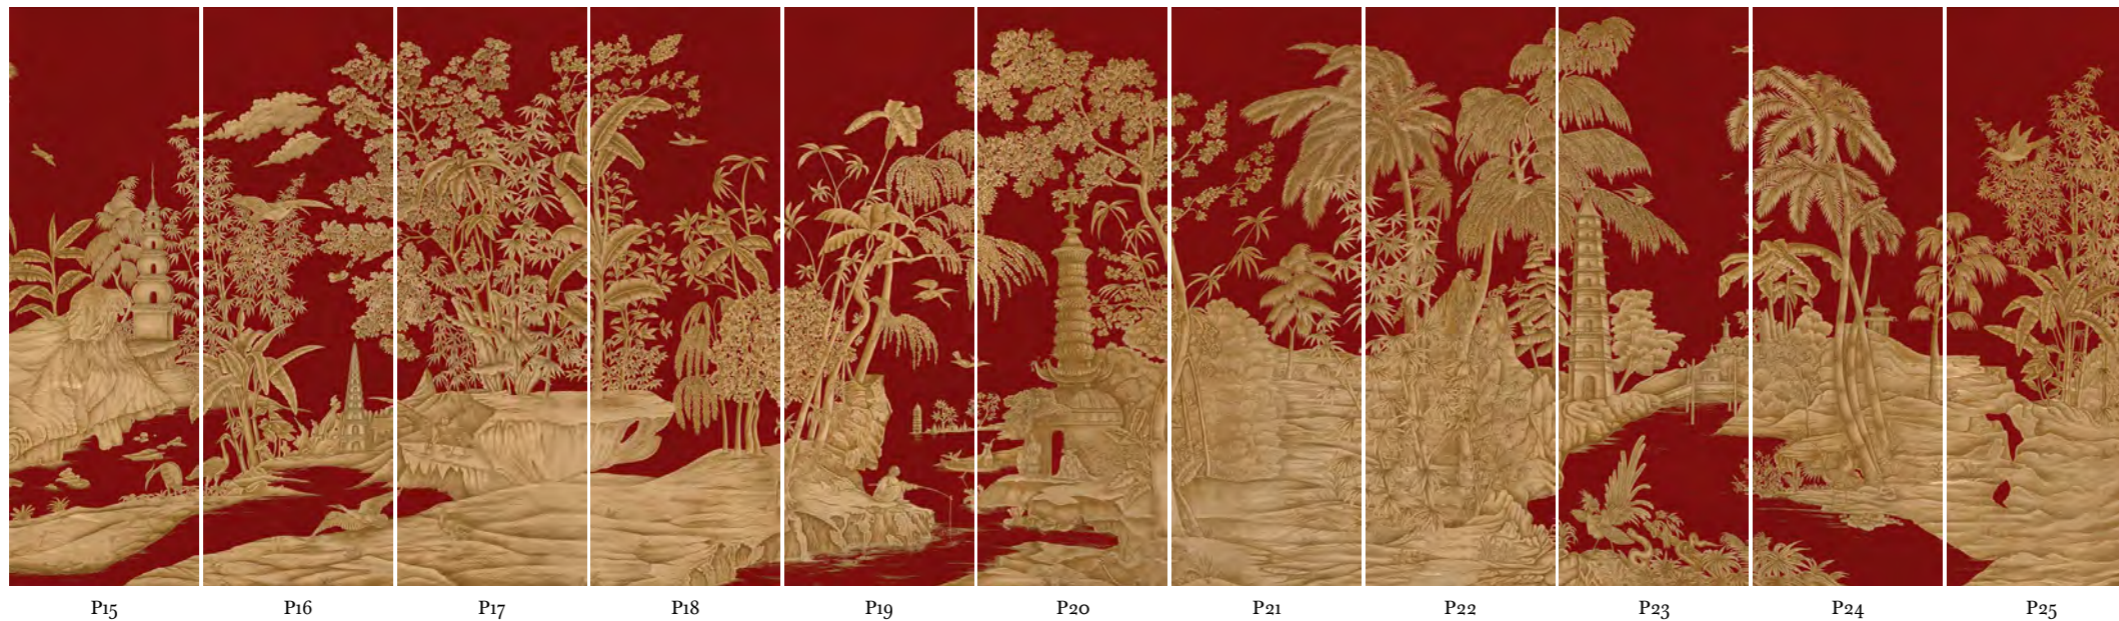

Standard Sizes

TOTAL WIDTH 1800cm 708 11/16" NB. OF PANELS 20

H225

225cm
88 3/5"

TOTAL WIDTH 2070cm 814 15/16" NB. OF PANELS 23

H255

255cm
100 2/5"

TOTAL WIDTH 2250cm 885 13/16" NB. OF PANELS 25

H275

275cm
108 1/4"