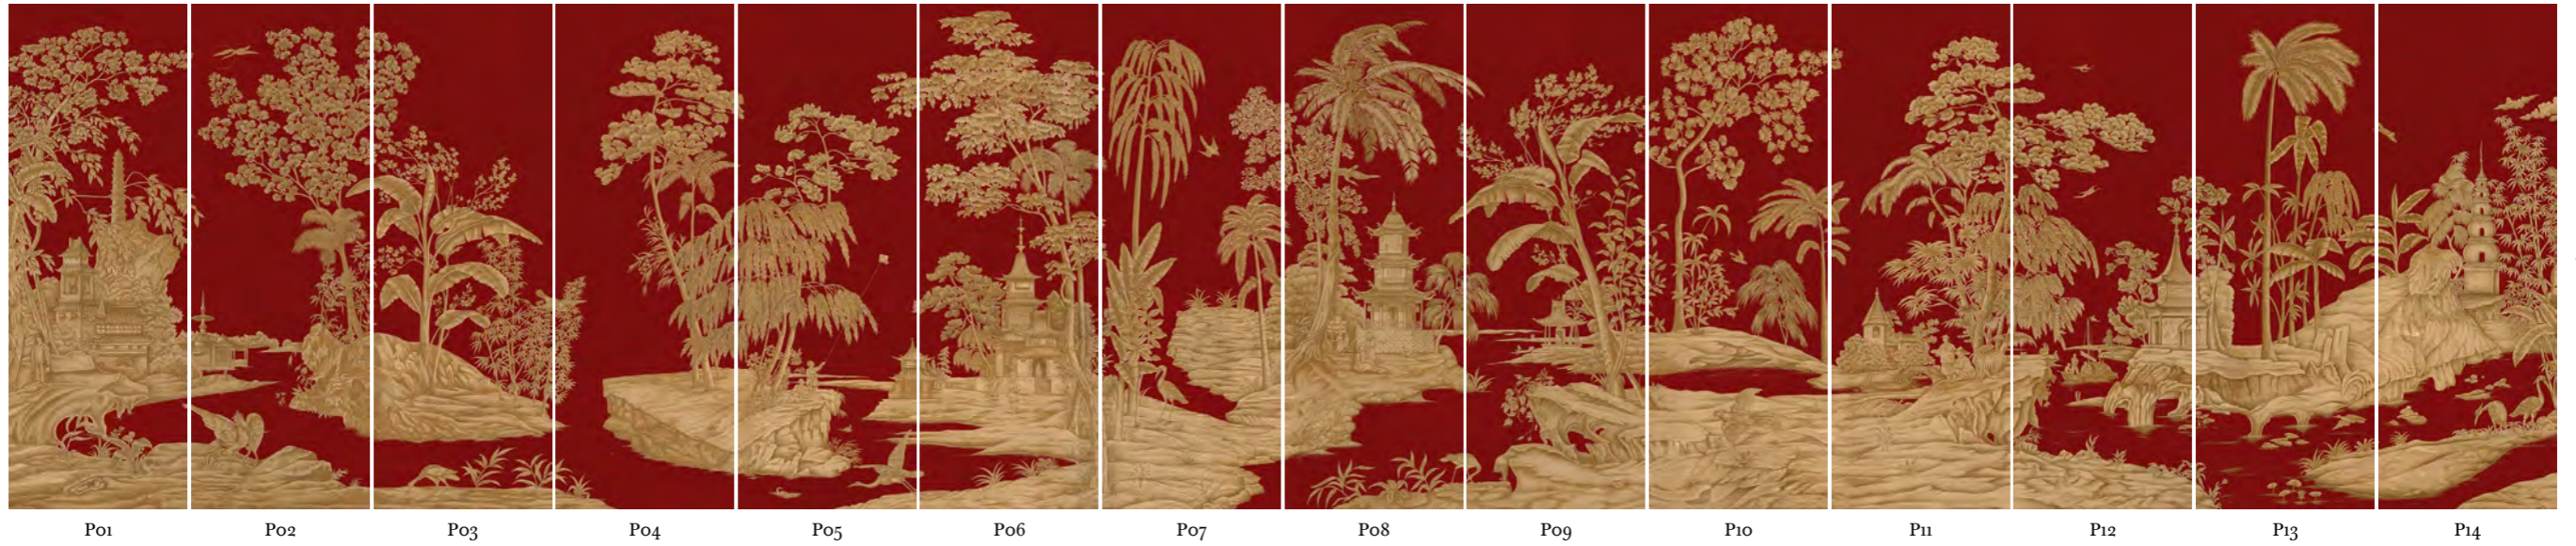

Standard Sizes

TOTAL WIDTH 1800cm 708 11/16" NB. OF PANELS 20

H225

225cm
88 3/5"

TOTAL WIDTH 2070cm 814 15/16" NB. OF PANELS 23

H255

255cm
100 2/5"

TOTAL WIDTH 2250cm 885 13/16" NB. OF PANELS 25