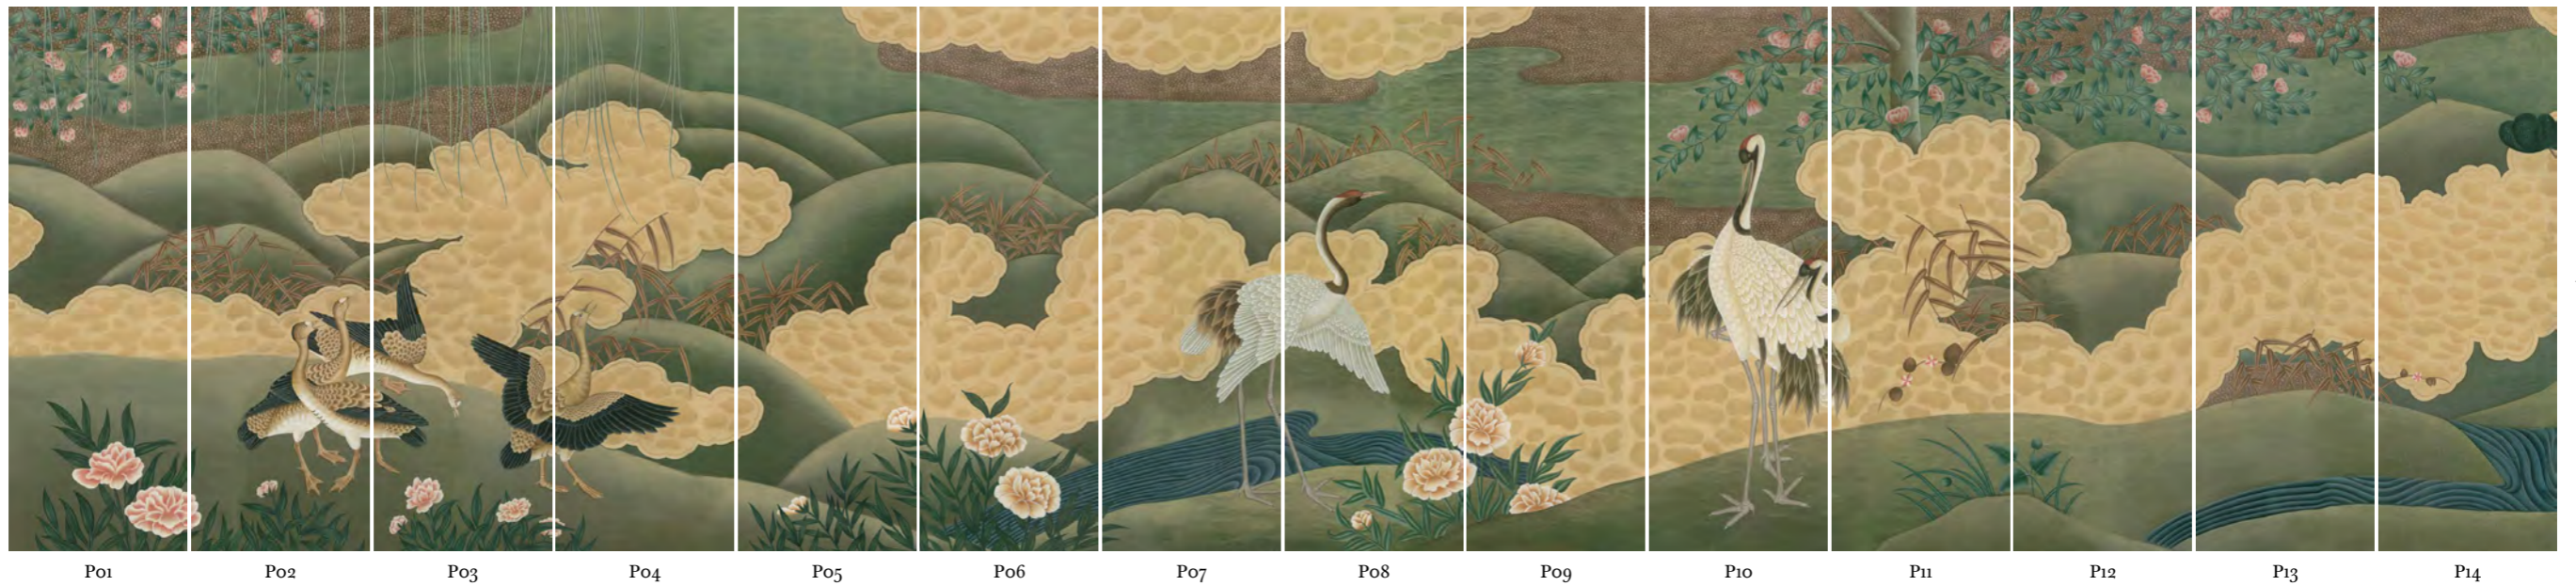

Standard Sizes

TOTAL WIDTH 1890cm 744 2/16" NB. OF PANELS 21

H225

225cm
88 3/5"

TOTAL WIDTH 2070cm 814 15/16" NB. OF PANELS 23

H255

255cm
100 2/5"

TOTAL WIDTH 2250cm 885 13/16" NB. OF PANELS 25

H275

275cm
108 1/4"