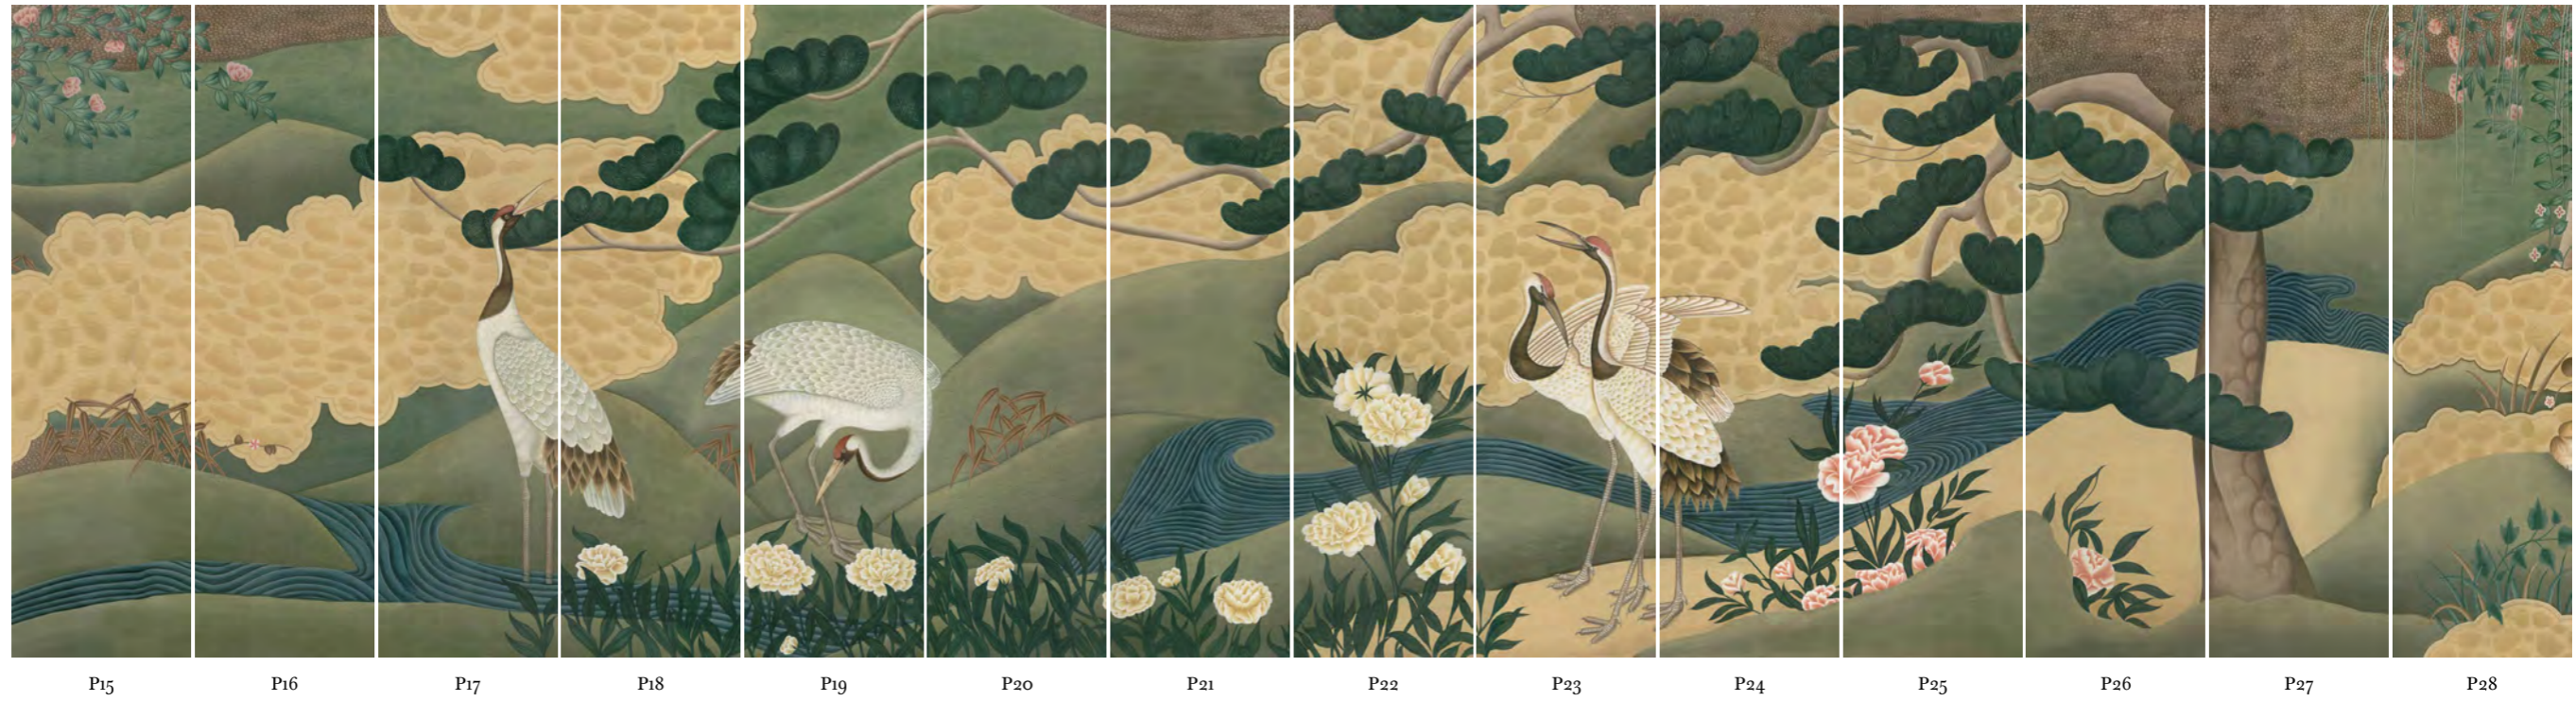

P11

P12

P13

P14

Standard Sizes

TOTAL WIDTH 2430cm 956 11/16" NB. OF PANELS 27

H300

300cm
118"

TOTAL WIDTH 2610cm 1027 9/16" NB. OF PANELS 29

H325

325cm
128"

Standard Sizes

TOTAL WIDTH 2610cm 1027 9/16" NB. OF PANELS 29

H325
325cm
128"

2

P29