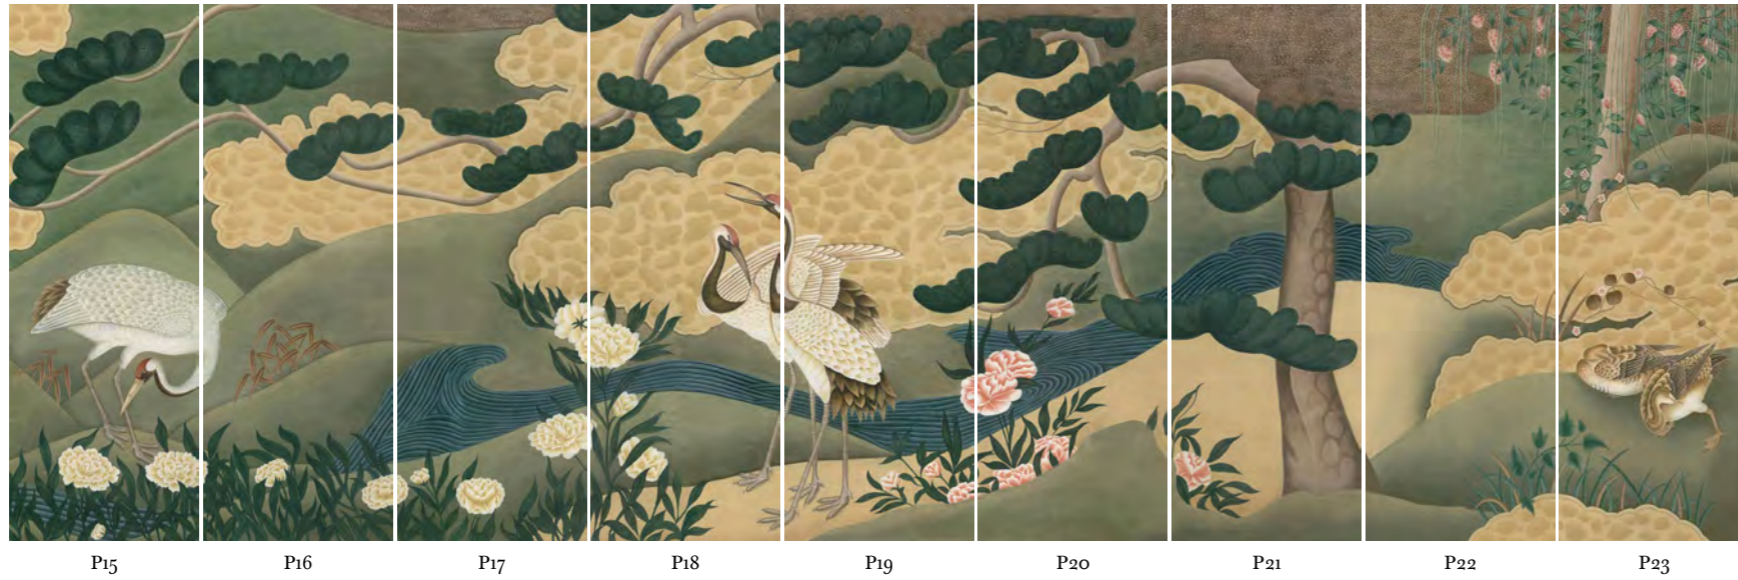

H275

275cm
108 1/4"

Standard Sizes

TOTAL WIDTH 1890cm 744 2/16" NB. OF PANELS 21

H225
225cm
88 3/5"

TOTAL WIDTH 2070cm 814 15/16" NB. OF PANELS 23

H255
255cm
100 2/5"

TOTAL WIDTH 2250cm 885 13/16" NB. OF PANELS 25