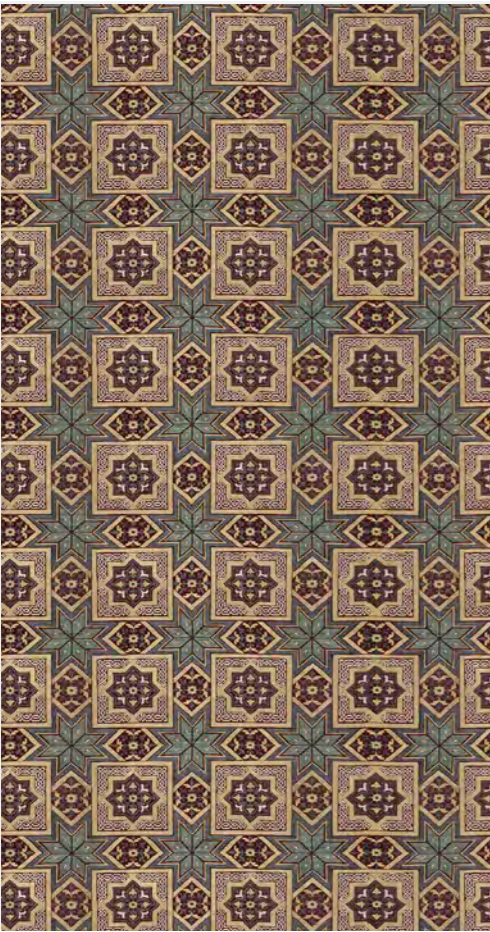

Standard Sizes