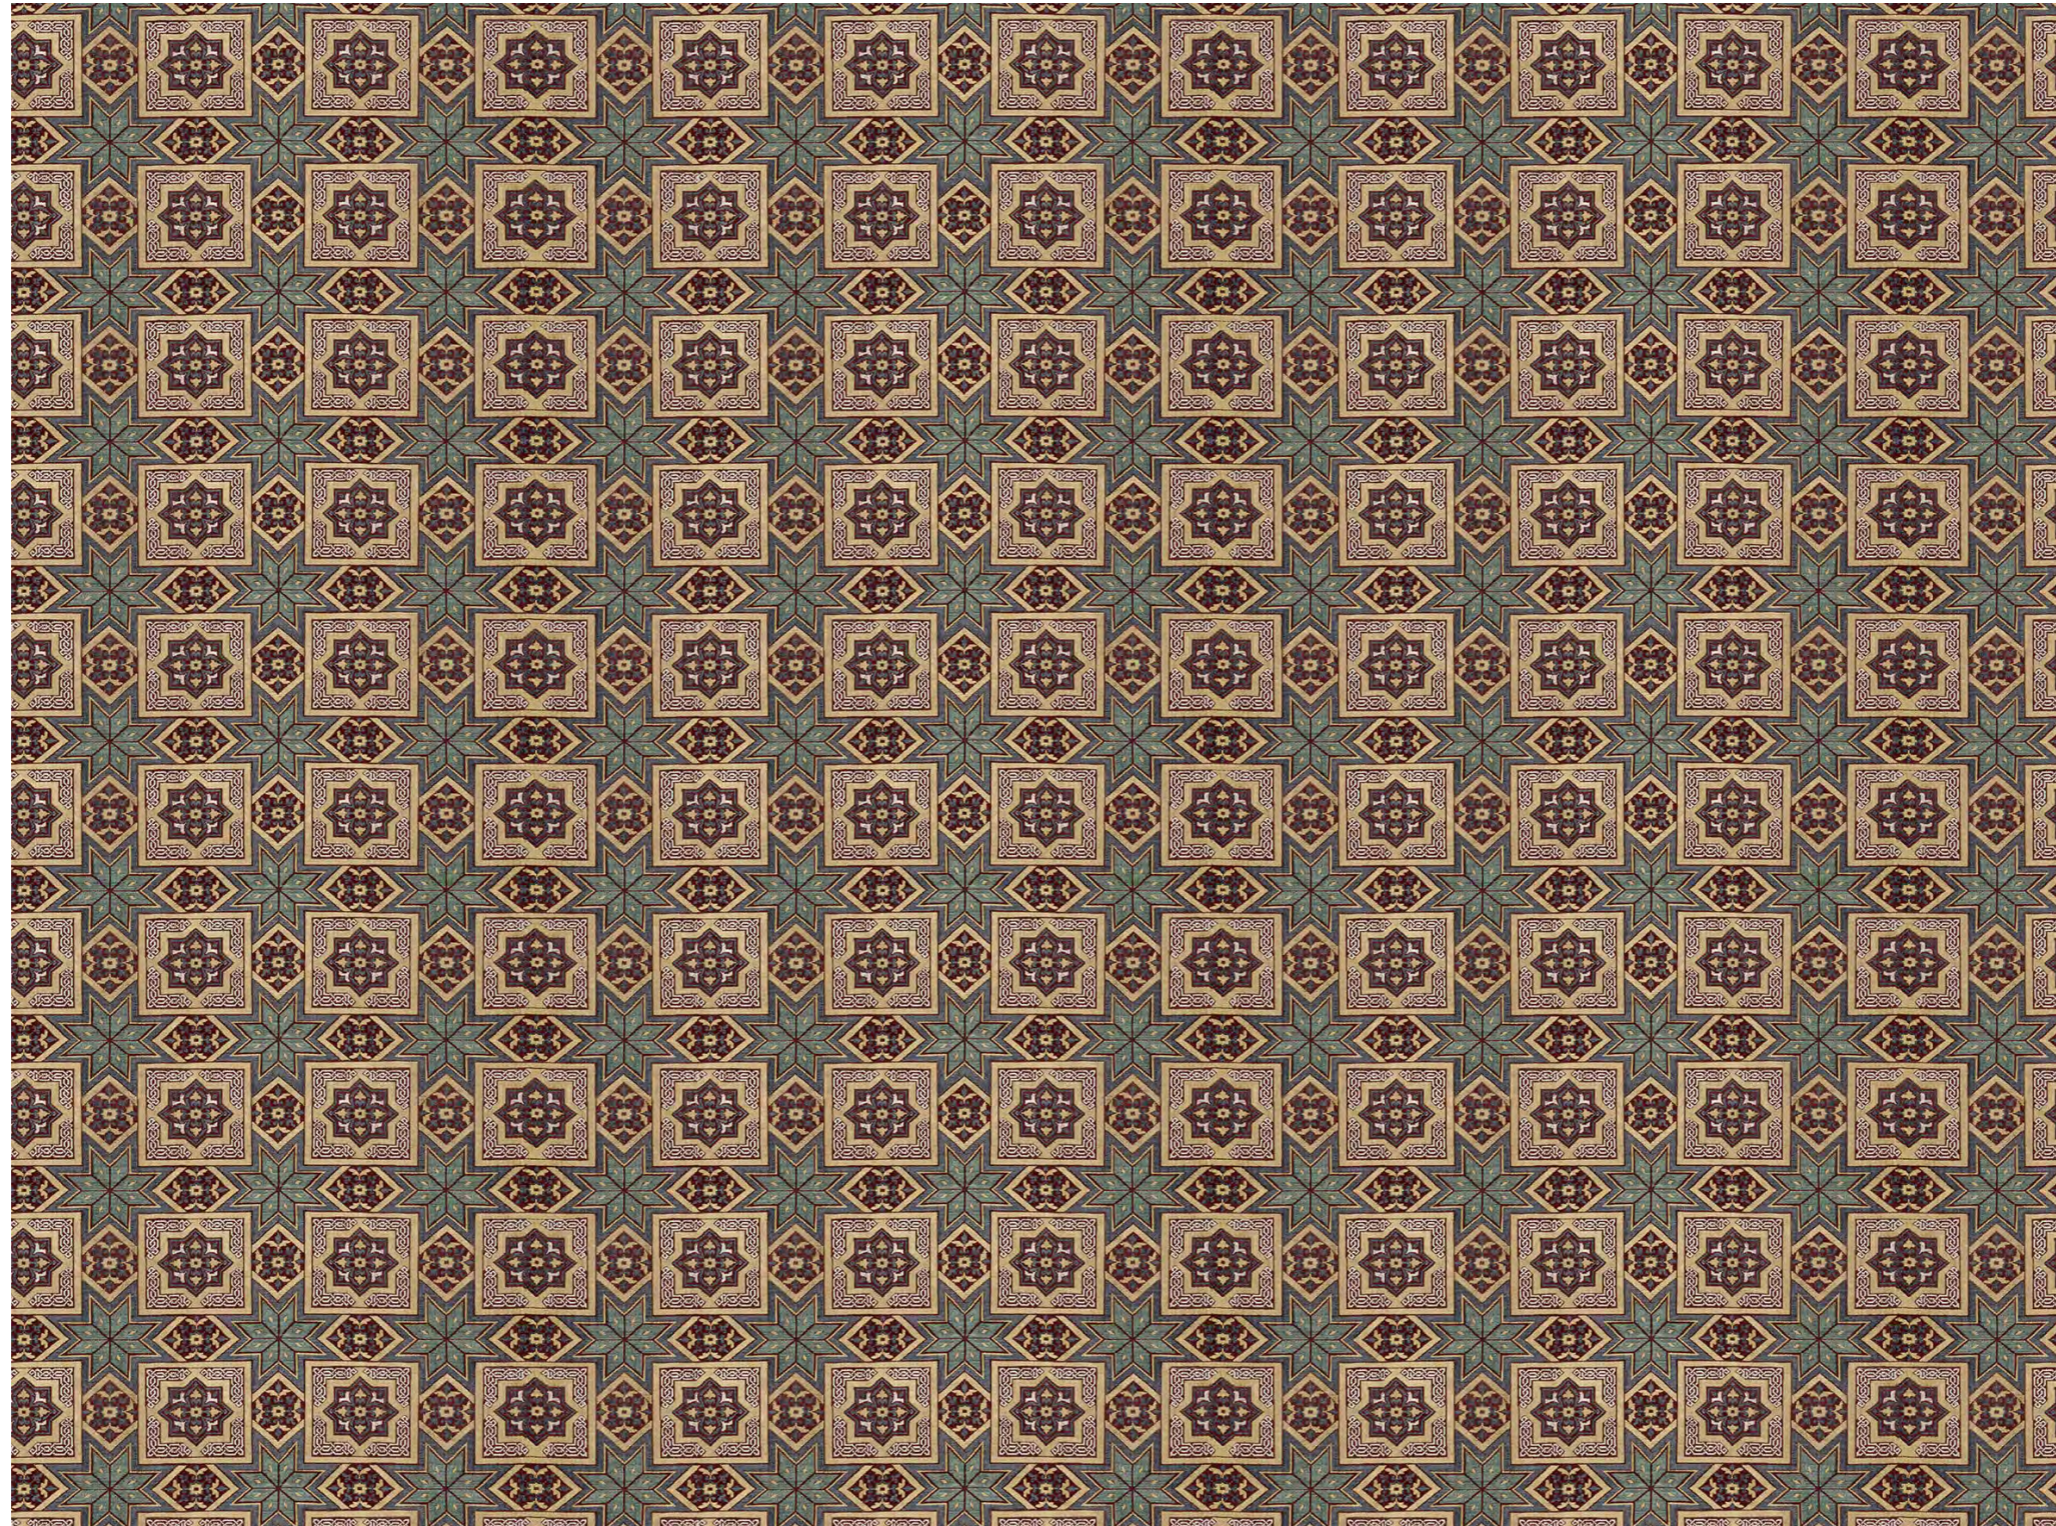

ALHAMBRA CHECKS

RW902 - X01

INDICATIVE SIZE

300 x 405 cm
118 1/8" x 159 1/8"