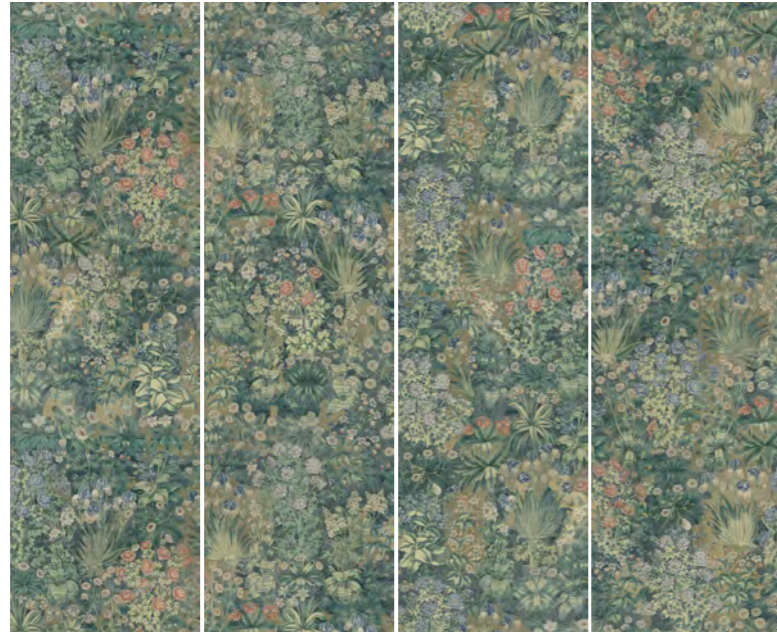

Standard Sizes

TOTAL WIDTH 360cm 141 6/8" NB. OF PANELS

H300

300cm
118"

Po1

Po2

Po3

Po4

TOTAL WIDTH 360cm 141 6/8" NB. OF PANELS

H325

325cm
128"