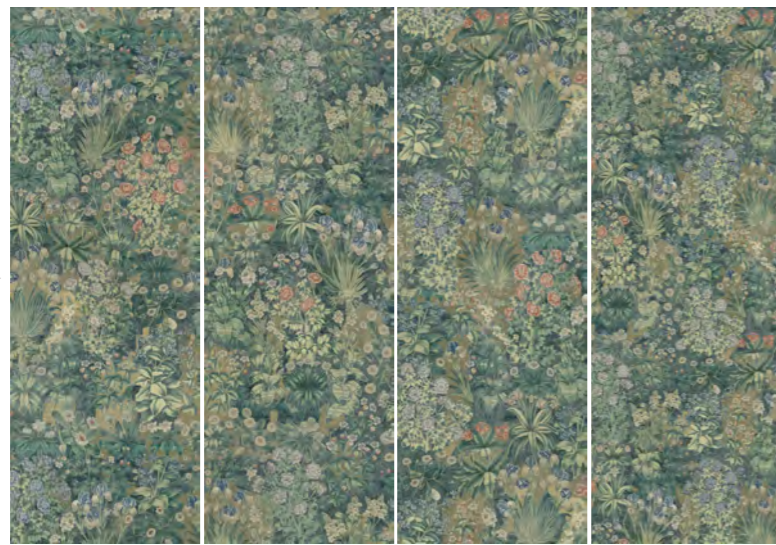

Po1

Po2

Po3

Po4

↻

H255

255 cm
100 2/5"

TOTAL WIDTH 360cm 141 6/8"

NB. OF PANELS