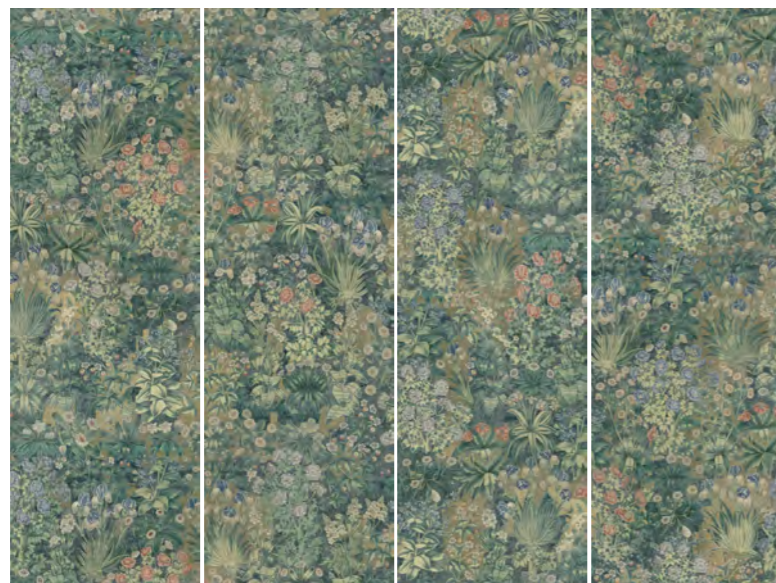

Floral Tapestry Allover SC155

FLORAL Tapestry Allover is inspired by a rare floral work from Brussels executed in the 16th century. This decor is also available in a version with borders under reference SC154 Floral Tapestry.

Po3

Po4

↻

H275

275 cm
108 1/4"

TOTAL WIDTH 360cm 141 6/8"

NB. OF PANELS

Po1