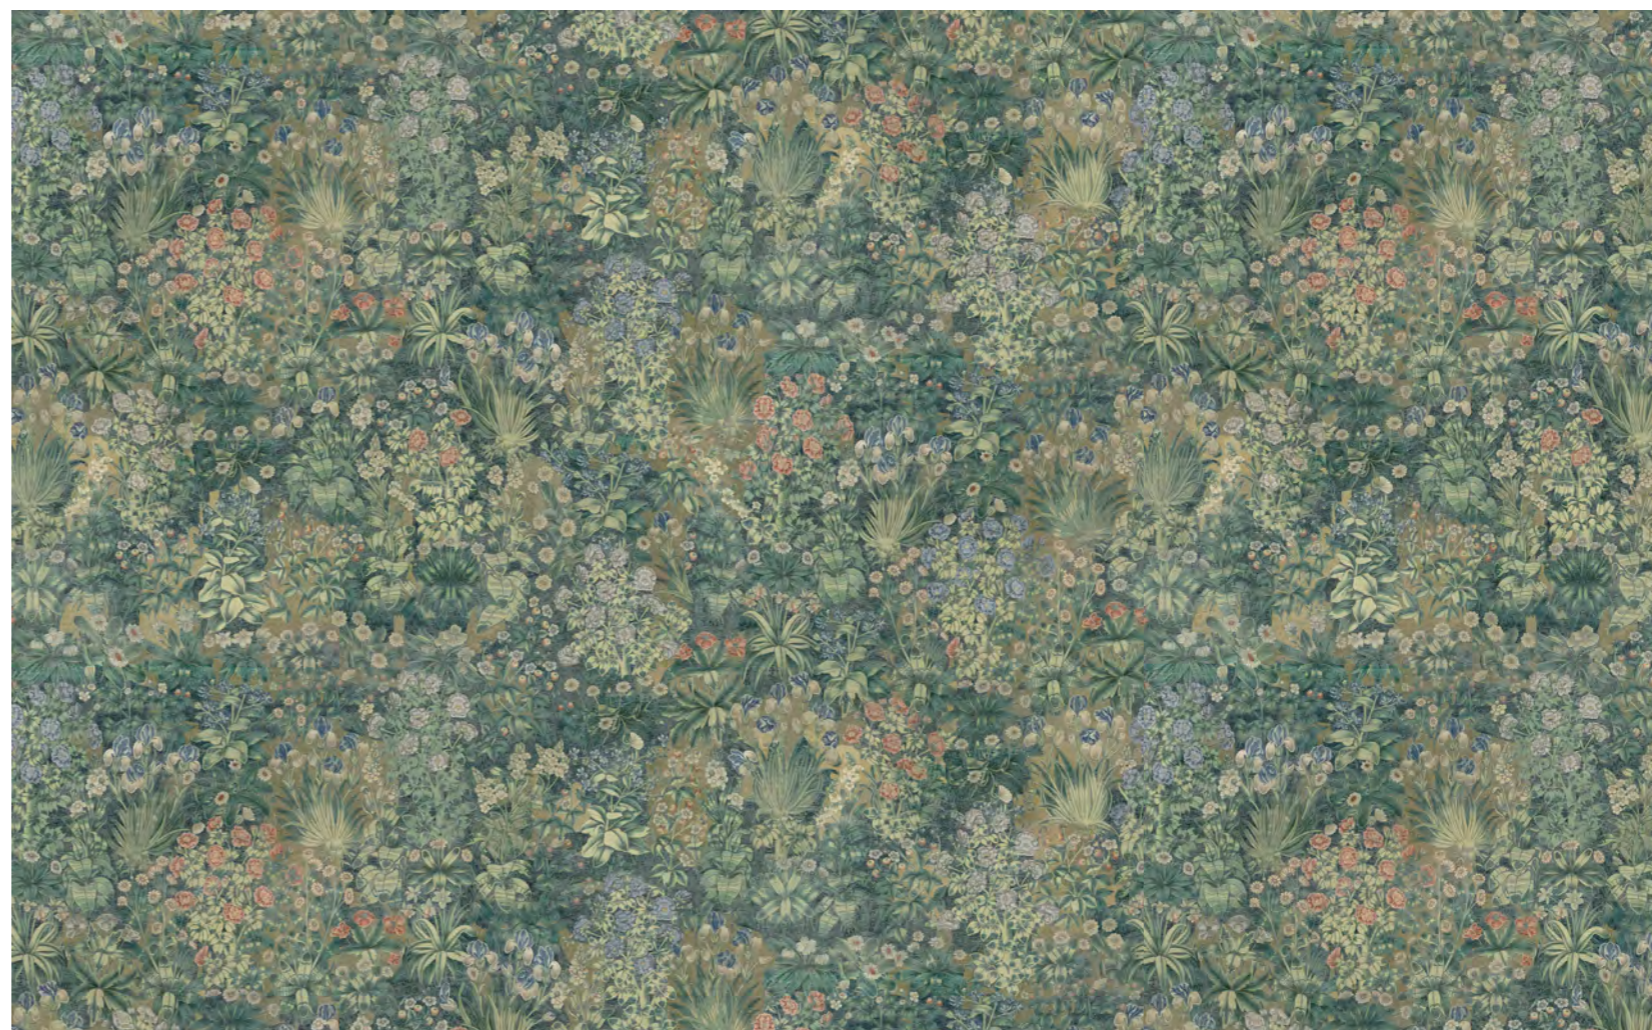

IKSEL
DECORATIVE ARTS

•

SC155

Floral Tapestry

Allover

STANDARD DECOR

•

DIGITAL CATALOGUE

Floral Tapestry Allover SC155

FLORAL Tapestry Allover is inspired by a rare floral work from Brussels executed in the 16th century. This decor is also available in a version with borders under reference SC154 Floral Tapestry.

Color Options

cs01 Original

Color options

cs01 Original

Floral Tapestry is inspired by the original cartoons of a rare floral work from Brussels executed in the 16th century. The way the design has been adapted to wallpaper makes it a tribute to the 19th century Arts and Craft movement.

This decor is also available in a version with borders under reference SC154 Floral Tapestry.

↻ First & Last panel connect

* Available in custom sizes & colors

Floral Tapestry Allover SC155

Collection :	Gardens & Landscapes
Width :	360cm (141 6/8"), before repeating. 4 panels with design and 1 panel with border
Sales Unit :	Sold by 90 cm (35 3/8") wide panels in 5 standard heights - H225 cm (88 5/8") - H255 cm (100 2/5") - H275 cm (108 1/4") - H300 cm (118") - H325 cm (128")
Composition :	100% Non Woven (PVC-free / FSC certified)
Weight :	180 gr./sqm
Color fastness to light :	Good
Fire retardant :	Flame retardant and C-s1, d0 according to European Standard EN 13501-1 ASTM – E84 Class A fire certification
Installation :	Standard non-woven WP paste - Paste the wall Dry Strippable - Dimensionally stable
Notes :	Also available printed on Vinyl Coated Wallpaper, Glass Fibre Wallpaper and Scrubbable Non Woven.