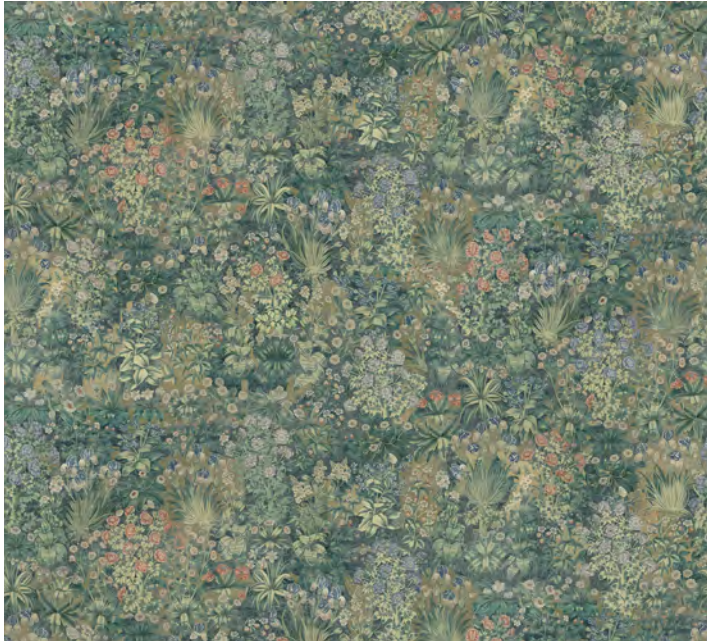

Floral Tapestry Allover SC155

FLORAL Tapestry Allover is inspired by a rare floral work from Brussels executed in the 16th century. This decor is also available in a version with borders under reference SC154 Floral Tapestry.

Color Options

cs01 Original

Color options

cs01 Original

Floral Tapestry is inspired by the original cartoons of a rare floral work from Brussels executed in the 16th century. The way the design has been adapted to wallpaper makes it a tribute to the 19th century Arts and Craft movement.

This decor is also available in a version with borders under reference SC154 Floral Tapestry.

↻ First & Last panel connect

* Available in custom sizes & colors

Floral Tapestry Allover SC155

Collection :	Gardens & Landscapes
Width :	360cm (141 6/8"), before repeating. 4 panels with design and 1 panel with border
Sales Unit :	Sold by 90 cm (35 3/8") wide panels in 5 standard heights - H225 cm (88 5/8") - H255 cm (100 2/5") - H275 cm (108 1/4") - H300 cm (118") - H325 cm (128")
Composition :	100% Non Woven (PVC-free / FSC certified)
Weight :	180 gr./sqm
Color fastness to light :	Good
Fire retardant :	Flame retardant and C-s1, d0 according to European Standard EN 13501-1 ASTM – E84 Class A fire certification
Installation :	Standard non-woven WP paste - Paste the wall Dry Strippable - Dimensionally stable
Notes :	Also available printed on Vinyl Coated Wallpaper, Glass Fibre Wallpaper and Scrubbable Non Woven.