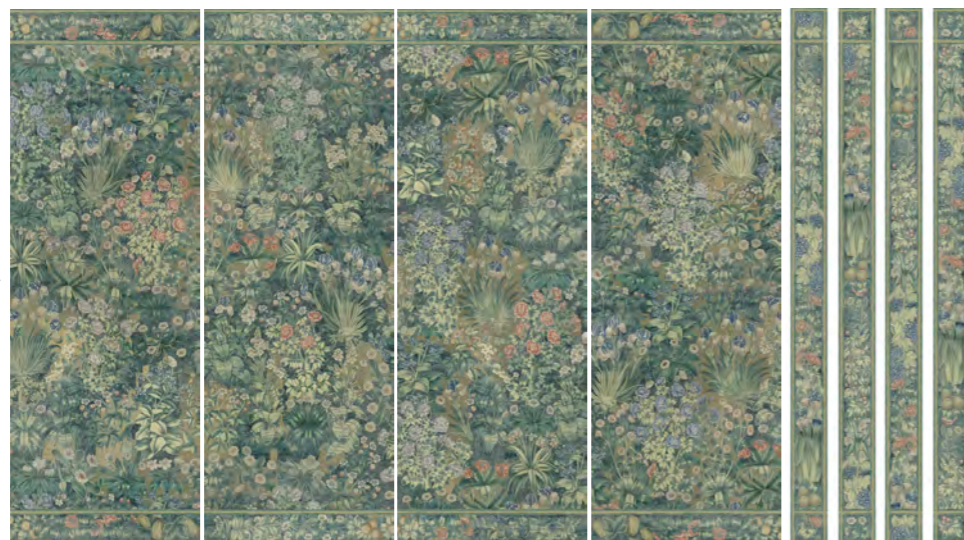

FLORAL Tapestry is inspired by a rare floral work from Brussels executed in the 16th century. . Sold by panels of design and one additional panel with vertical borders. This decor is also available without borders under reference SC155 Floral Tapestry Allover

Po4

Po5

↻

H255

255 cm
100 2/5"

TOTAL WIDTH 360cm 141 6/8"

NB. OF PANELS 4 + 1

Po1

☞ First & Last panel connect

* Available in custom sizes & colors

Collection :	Antiquity to Renaissance
Width :	360cm (141 6/8"), before repeating. 4 panels with design and 1 panel with border
Sales Unit :	Sold by 90 cm (35 3/8") wide panels in 5 standard heights - H225 cm (88 5/8") - H255 cm (100 2/5") - H275 cm (108 1/4") - H300 cm (118") - H325 cm (128")
Composition :	100% Non Woven (PVC-free / FSC certified)
Weight :	180 gr./sqm
Color fastness to light :	Good
Fire retardant :	Flame retardant and C-s1, d0 according to European Standard EN 13501-1 ASTM – E84 Class A fire certification
Installation :	Standard non-woven WP paste - Paste the wall Dry Strippable - Dimensionally stable
Notes :	Also available printed on Vinyl Coated Wallpaper, Glass Fibre Wallpaper and Scrubbable Non Woven.