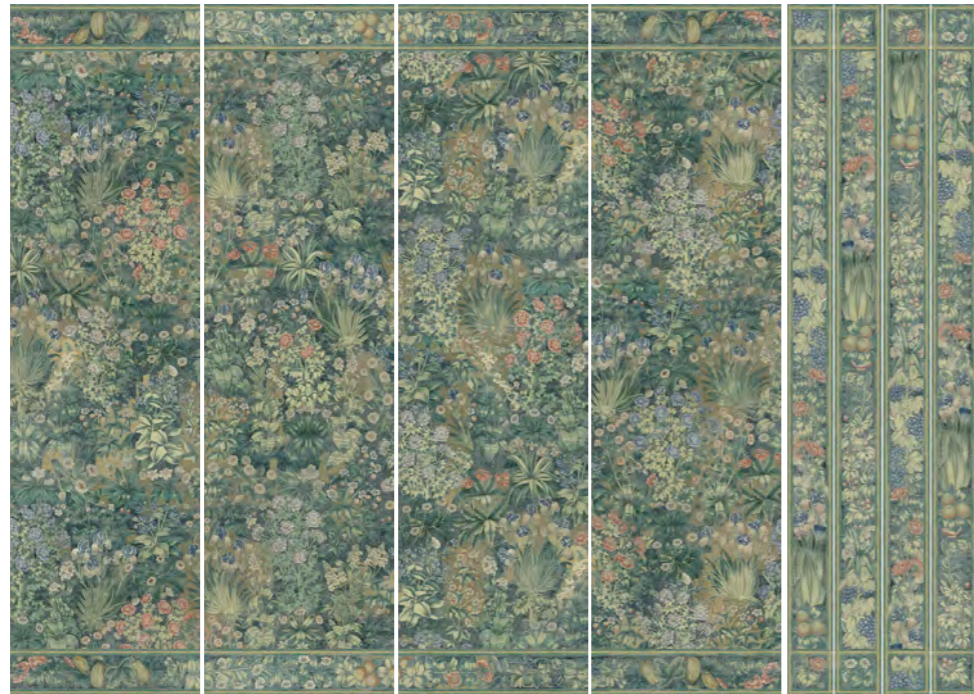

Po1

Po2

Po3

Po4

Po5

⌘

H325

325cm
128"

TOTAL WIDTH 360cm 141 6/8"

NB. OF PANELS 4 + 1

Po1

Po2

Po3

Po4

Po5

⌘