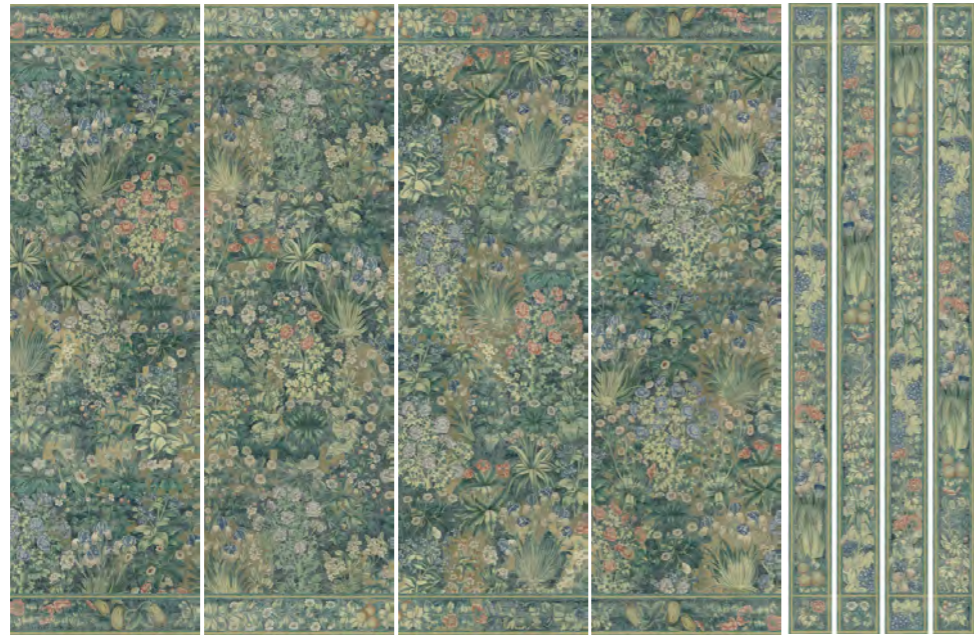

Standard Sizes

H300

300cm
118"

TOTAL WIDTH 360cm 141 6/8"

NB. OF PANELS 4 + 1