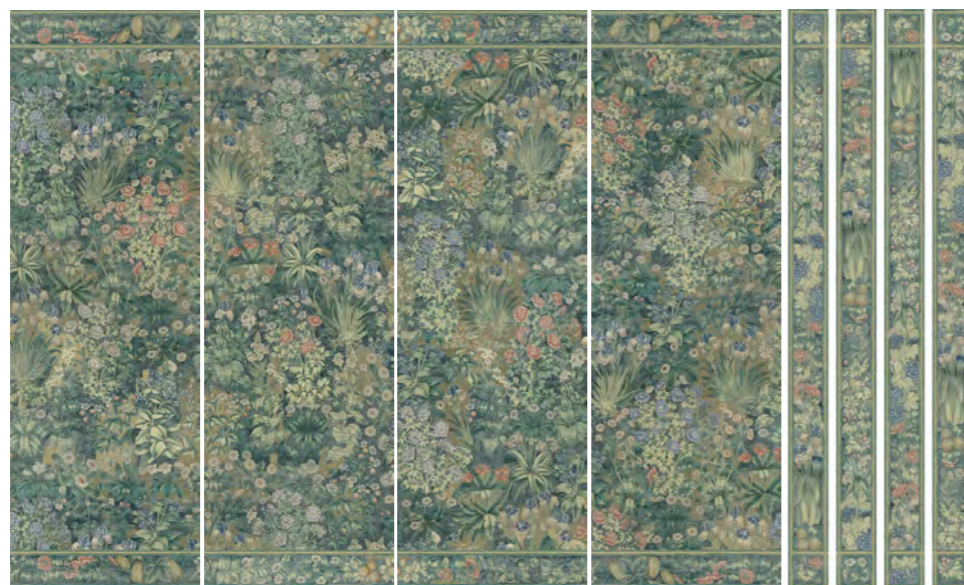

FLORAL Tapestry is inspired by a rare floral work from Brussels executed in the 16th century. . Sold by panels of design and one additional panel with vertical borders. This decor is also available without borders under reference SC155 Floral Tapestry Allover

Po2

Po3

Po4

Po5

↻

H275

275 cm
108 1/4"

TOTAL WIDTH 360cm 141 6/8"

NB. OF PANELS 4 + 1

Po1

Po2

Po3

Po4

Po5

↻

Standard Sizes

☞ First & Last panel connect

* Available in custom sizes & colors

Collection :	Antiquity to Renaissance
Width :	360cm (141 6/8"), before repeating. 4 panels with design and 1 panel with border
Sales Unit :	Sold by 90 cm (35 3/8") wide panels in 5 standard heights - H225 cm (88 5/8") - H255 cm (100 2/5") - H275 cm (108 1/4") - H300 cm (118") - H325 cm (128")
Composition :	100% Non Woven (PVC-free / FSC certified)
Weight :	180 gr./sqm
Color fastness to light :	Good
Fire retardant :	Flame retardant and C-s1, d0 according to European Standard EN 13501-1 ASTM – E84 Class A fire certification
Installation :	Standard non-woven WP paste - Paste the wall Dry Strippable - Dimensionally stable
Notes :	Also available printed on Vinyl Coated Wallpaper, Glass Fibre Wallpaper and Scrubbable Non Woven.