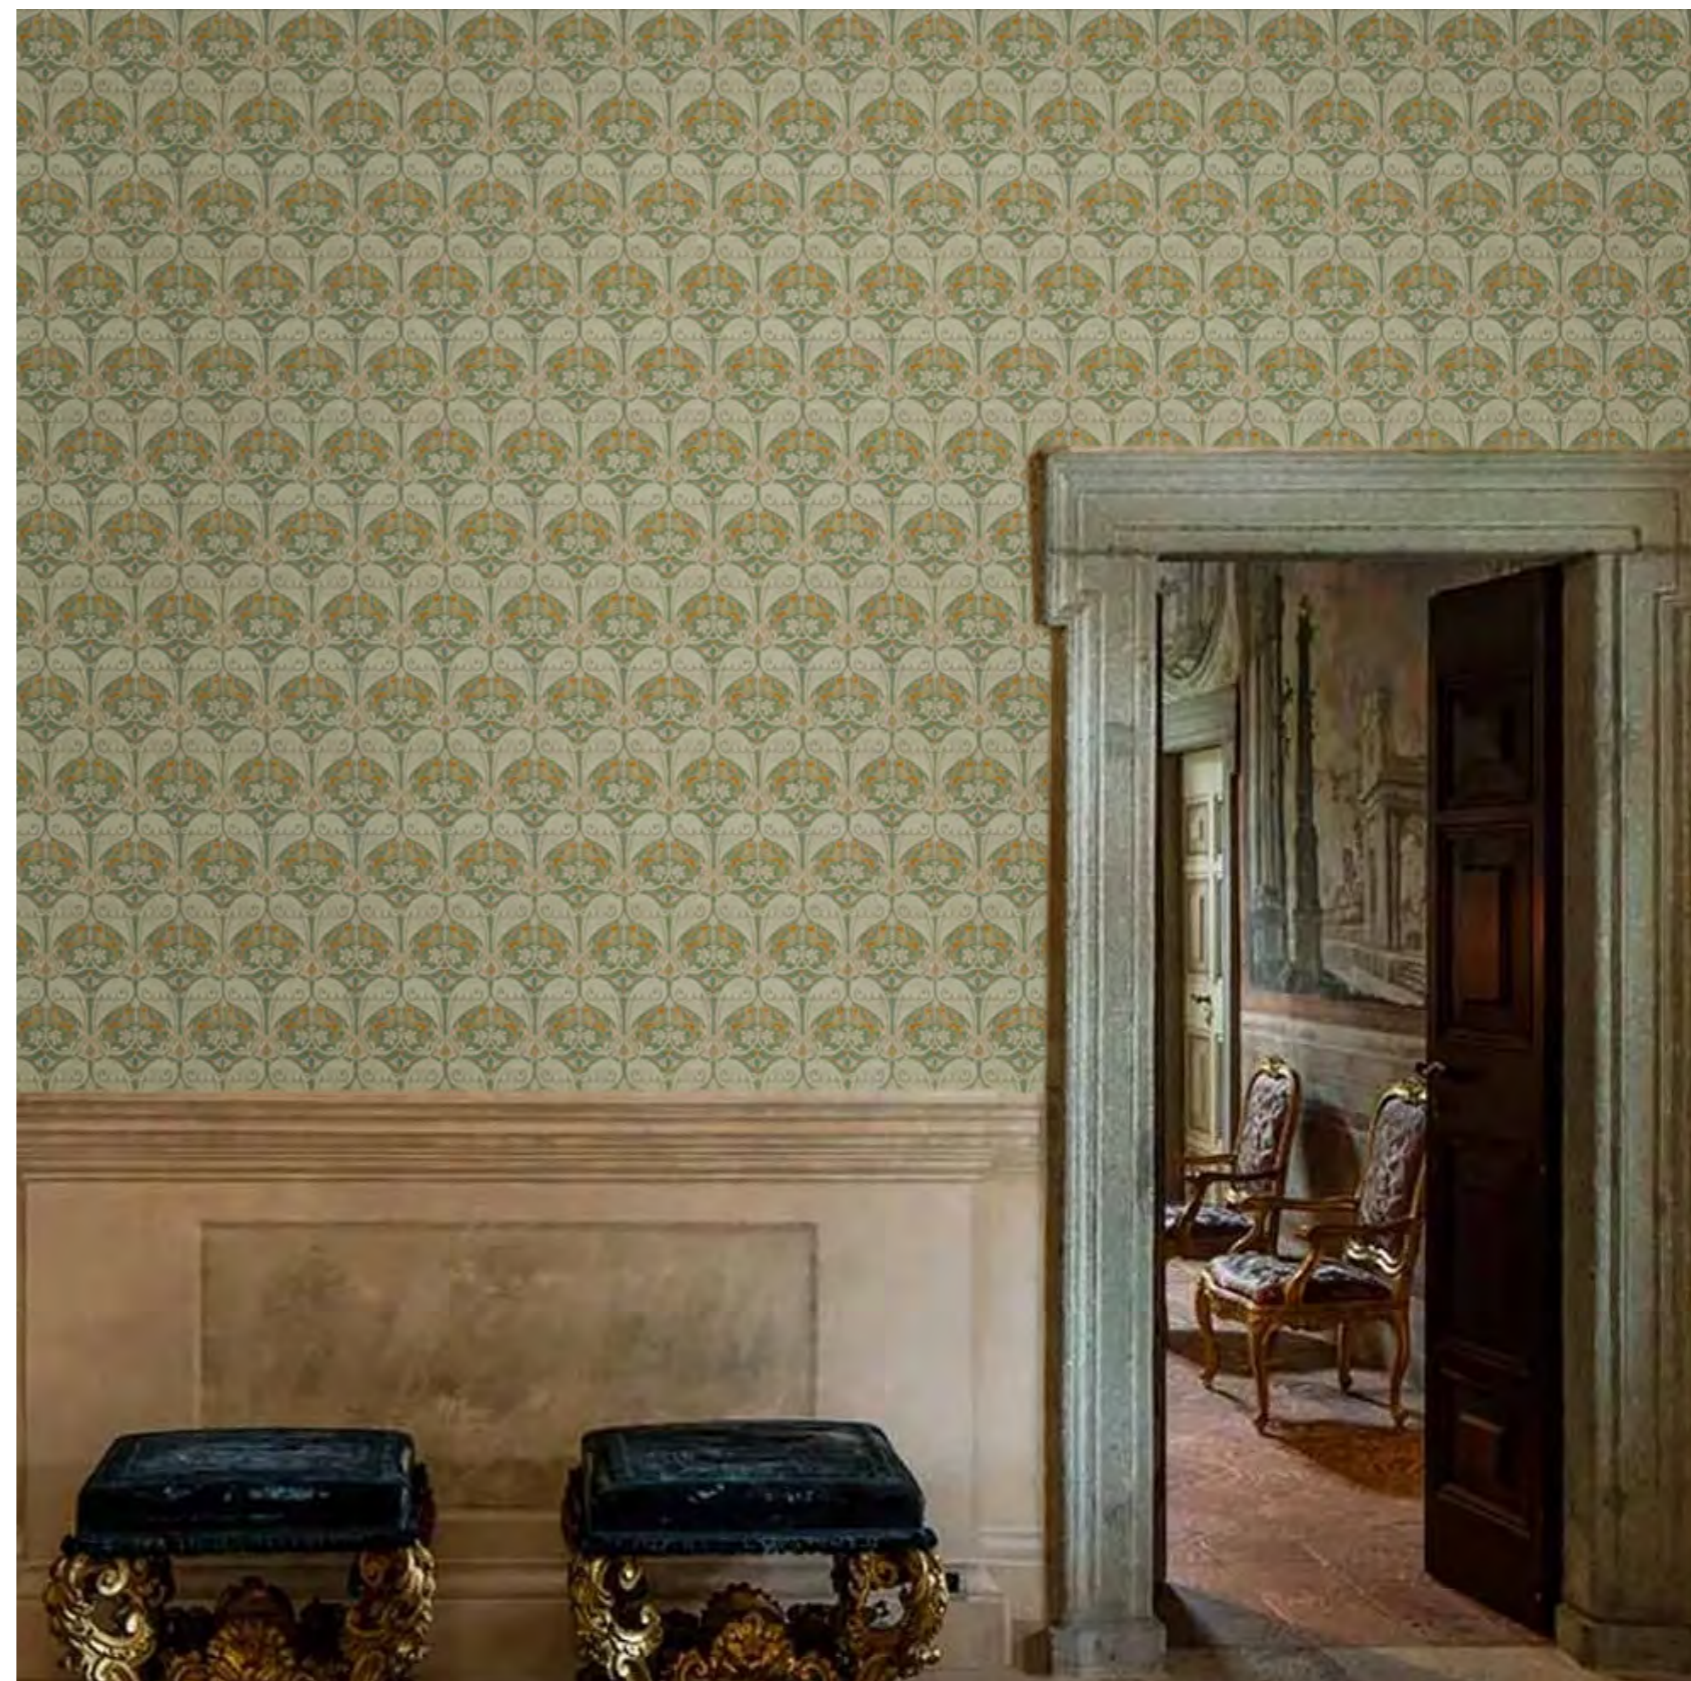

VERTICAL REPEAT

31.12 cm 12 $\frac{3}{8}$ "

NOTE

This design is also available in
Furnishing Fabric under ref.
RF916

COLORS

cr60 Sage

45 cm 17 $\frac{7}{8}$ "

45 cm 17 $\frac{7}{8}$ "