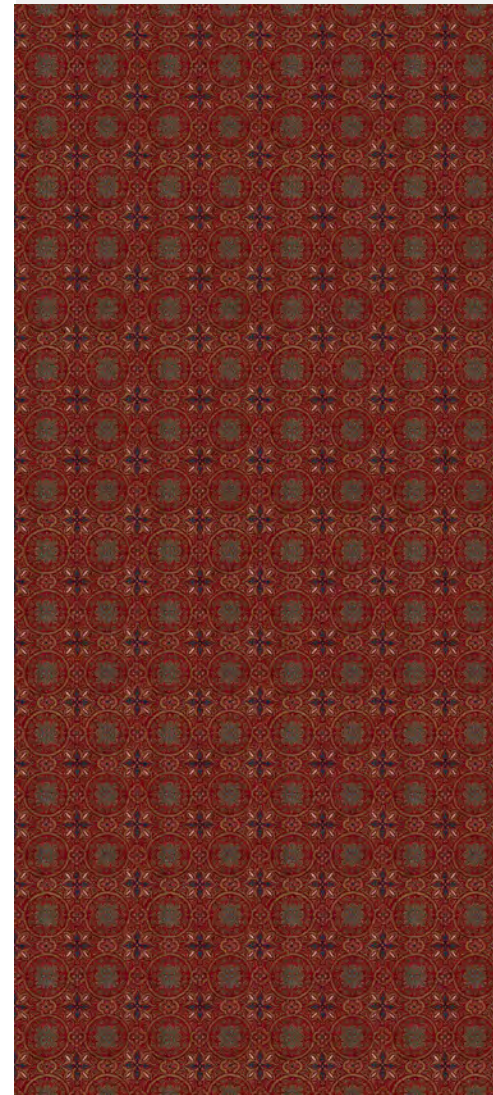

VERTICAL REPEAT

50.02 cm 19 $\frac{6}{8}$ "

NOTE

This design is also available
in Furnishing Fabric under
ref. RF903A Chenille &
RF903B Linen

COLORS

cs01 Original

45 cm 17 $\frac{7}{8}$ "

45 cm 17 $\frac{7}{8}$ "

* Available in custom sizes

More options on iksel.com

Standard Sizes

H255

255 x 135 cm
100 ³/₈" x 53 ¹/₈"

H275

275 x 135 cm
108 ¹/₄" x 53 ¹/₈"

H300

300 x 405 cm
118 1/8" x 159 1/8"

Color Options

cs01 Original

Granada Circles

RW903

cs01 Original

Iksel.com

This pattern composed of circles and stylized flowers in the Hispano-Moresque style, dates back to the Nasrid period (14th cent.).