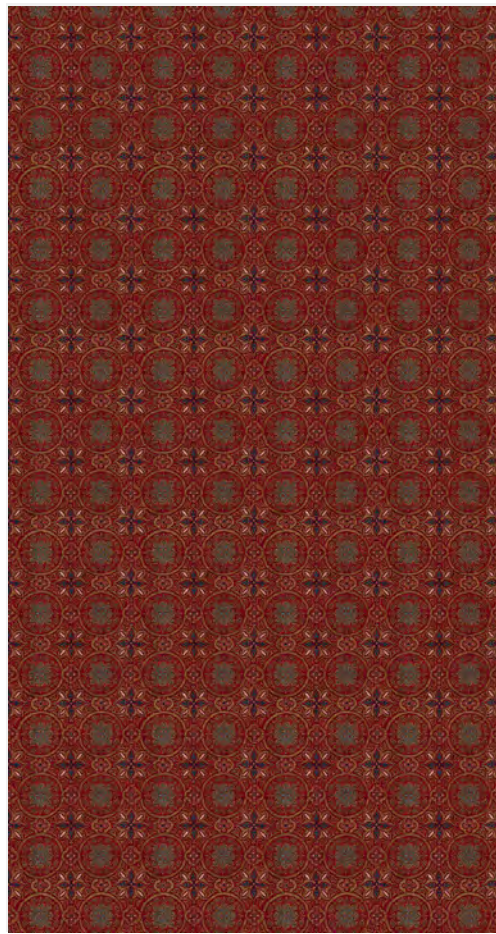

Standard Sizes

H255

255 x 135 cm
100 ³/₈" x 53 ¹/₈"