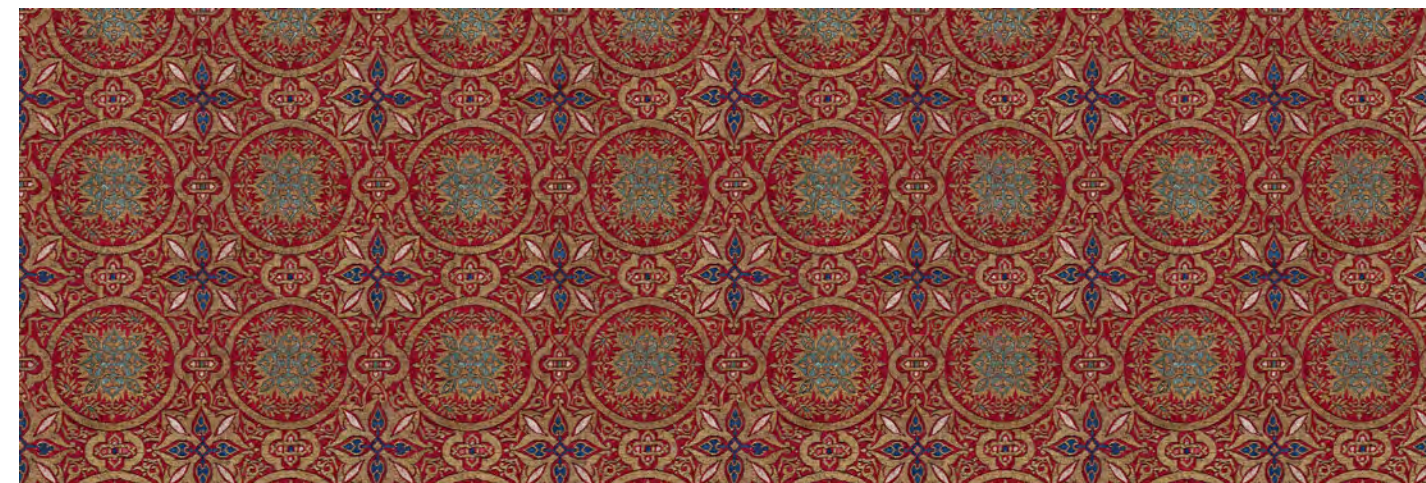

300 x 405 cm
118 1/8" x 159 1/8"

Color Options

cs01 Original

Granada Circles

RW903

cs01 Original

Iksel.com

This pattern composed of circles and stylized flowers in the Hispano-Moresque style, dates back to the Nasrid period (14th cent.).