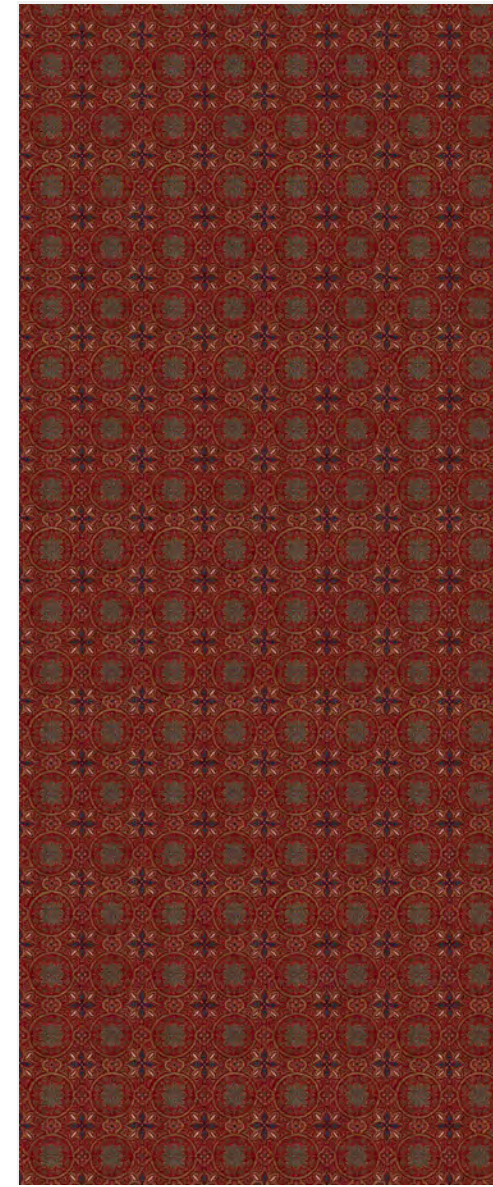

H325

325 x 135 cm
127 ¹⁵/₁₆" x 53 ¹/₈"