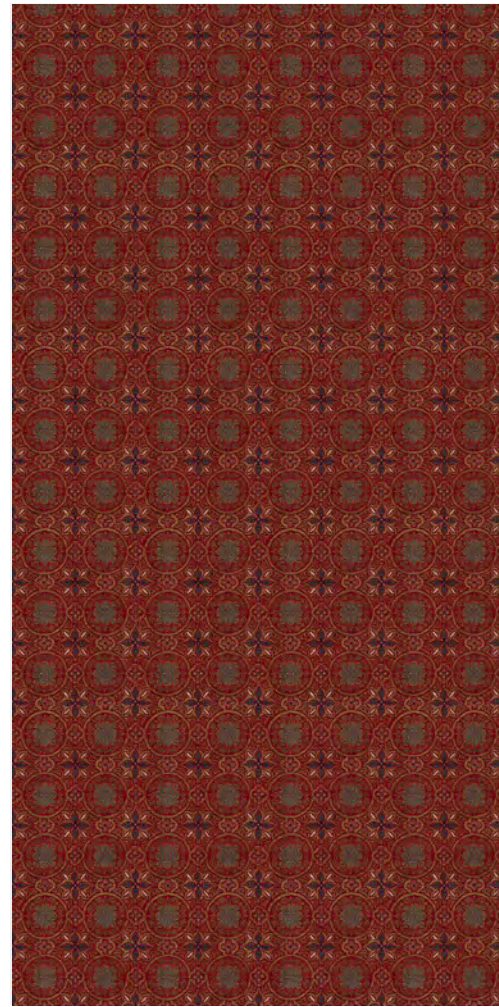

VERTICAL REPEAT

50.02 cm 19 $\frac{6}{8}$ "

NOTE

This design is also available
in Furnishing Fabric under
ref. RF903A Chenille &
RF903B Linen

COLORS

cs01 Original

45 cm 17 $\frac{7}{8}$ "

45 cm 17 $\frac{7}{8}$ "

* Available in custom sizes

More options on iksel.com

Standard Sizes

H255

255 x 135 cm
100 ³/₈" x 53 ¹/₈"

H275

275 x 135 cm
108 ¹/₄" x 53 ¹/₈"

H300

300 x 405 cm
118 1/8" x 159 1/8"

Color Options

cs01 Original

Granada Circles

RW903

cs01 Original

Iksel.com

This pattern composed of circles and stylized flowers in the Hispano-Moresque style, dates back to the Nasrid period (14th cent.).