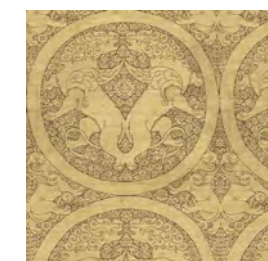

375 x 135 cm
147 ⁵/₈" x 53 ¹/₈"

OGODEI LIONS

RW902 - X01

INDICATIVE SIZE

300 x 405 cm
118 1/8" x 159 1/8"

Color Options

cs01 Original

Ogodei Lions

RW902

cs01 Original

The pattern is a rare example of the type of decoration that adorned the tents of the Mongol Khans during their conquest of Asia.

| | |
|---------------------------|--|
| Collection : | Early Ages Collection |
| Theme : | - |
| Coordinated Fabric : | RF902 Ogodei Lions |
| Width : | 135 cm (53 1/8") |
| V. Repeat : | 98,57 cm (38 6 /8") |
| H. Repeat : | 33,75 cm (13 2/8") |
| Sales Unit : | Sold by Panel in 5 standard heights H255 cm (100 2/5") - H275 cm (108 1/4") H300 cm (118") - H325 cm (128") H375 (147 5/8") |
| Composition : | 100% Non Woven (PVC-free / FSC certified) |
| Weight : | 180 gr./sqm |
| Color fastness to light : | Good |
| Fire retardant : | Flame retardant and C-s1, d0 according to European Standard EN 13501-1 ASTM – E84 Class A fire certification |
| Installation : | Standard non-woven WP paste - Paste the wall Dry Strippable - Dimensionally stable |
| Notes : | Also available printed on Vinyl Coated Wallpaper, Scrubable Non Woven and Glass Fibre |

Color options

cs01 Original