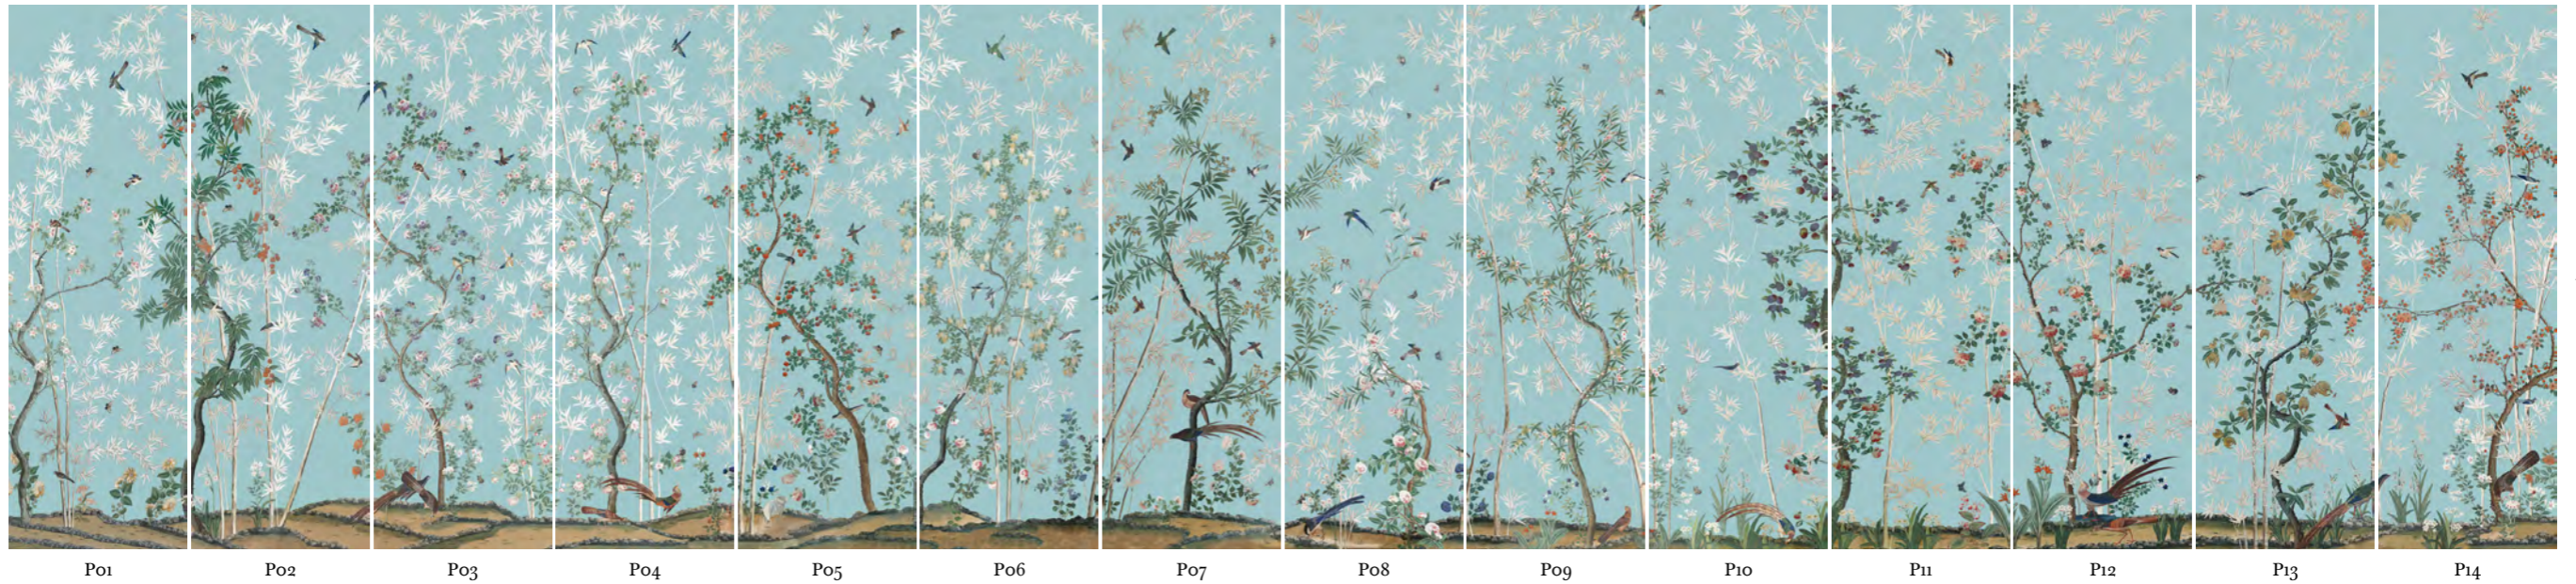

Standard Sizes

TOTAL WIDTH 1980cm 779 4/8" NB. OF PANELS 22

H225

225cm
88 3/5"

TOTAL WIDTH 2250cm 885 7/8" NB. OF PANELS 25

H255

255cm
100 2/5"

TOTAL WIDTH 2430cm 956 6/8" NB. OF PANELS 27

H275

275cm
108 1/4"