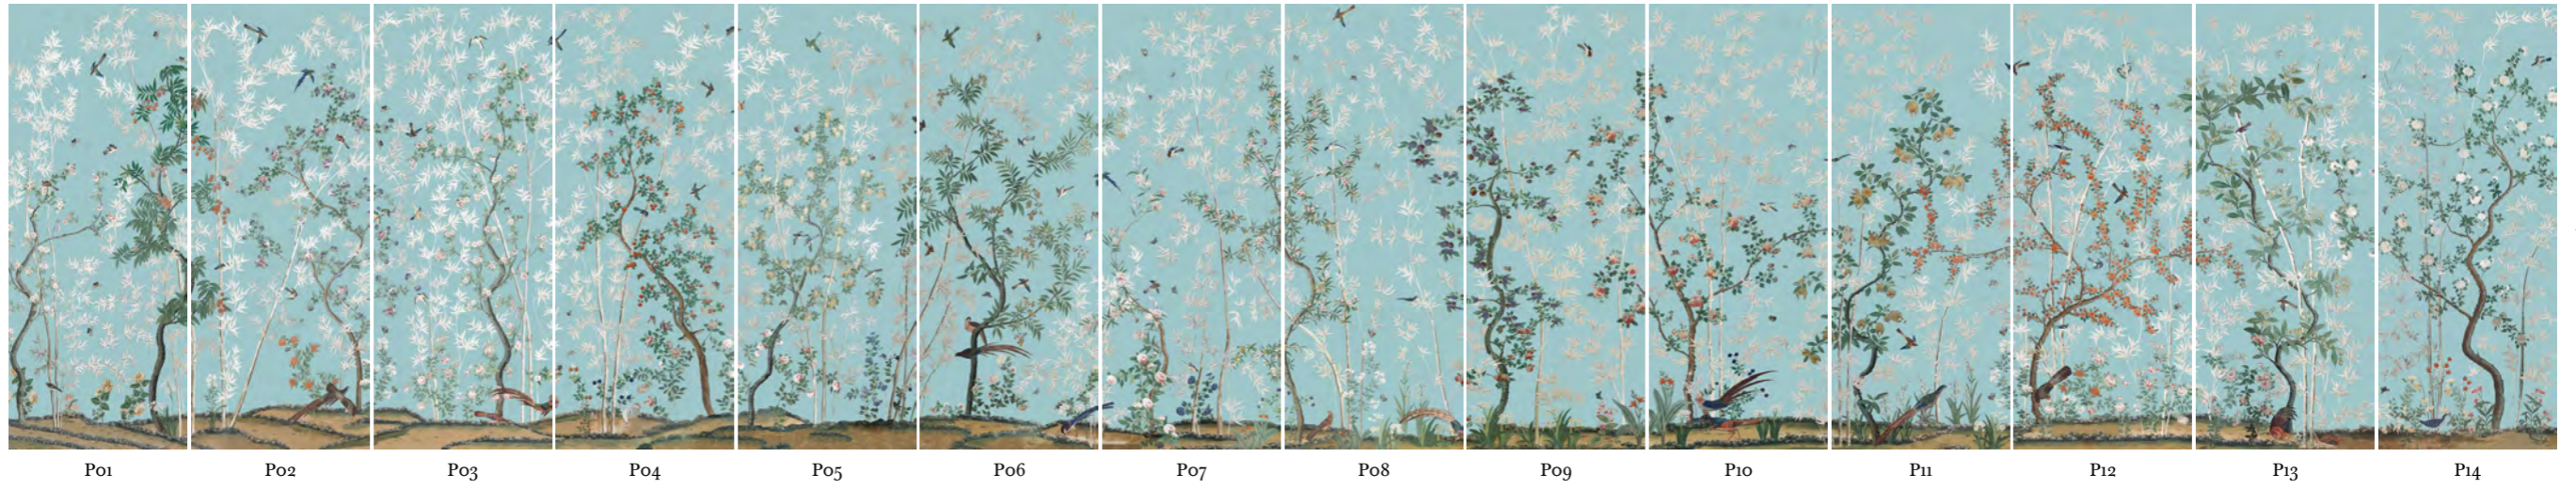

Standard Sizes

TOTAL WIDTH 1980cm 779 4/8" NB. OF PANELS 22

H225

225cm
88 3/5"

TOTAL WIDTH 2250cm 885 7/8" NB. OF PANELS 25

H255

255cm
100 2/5"