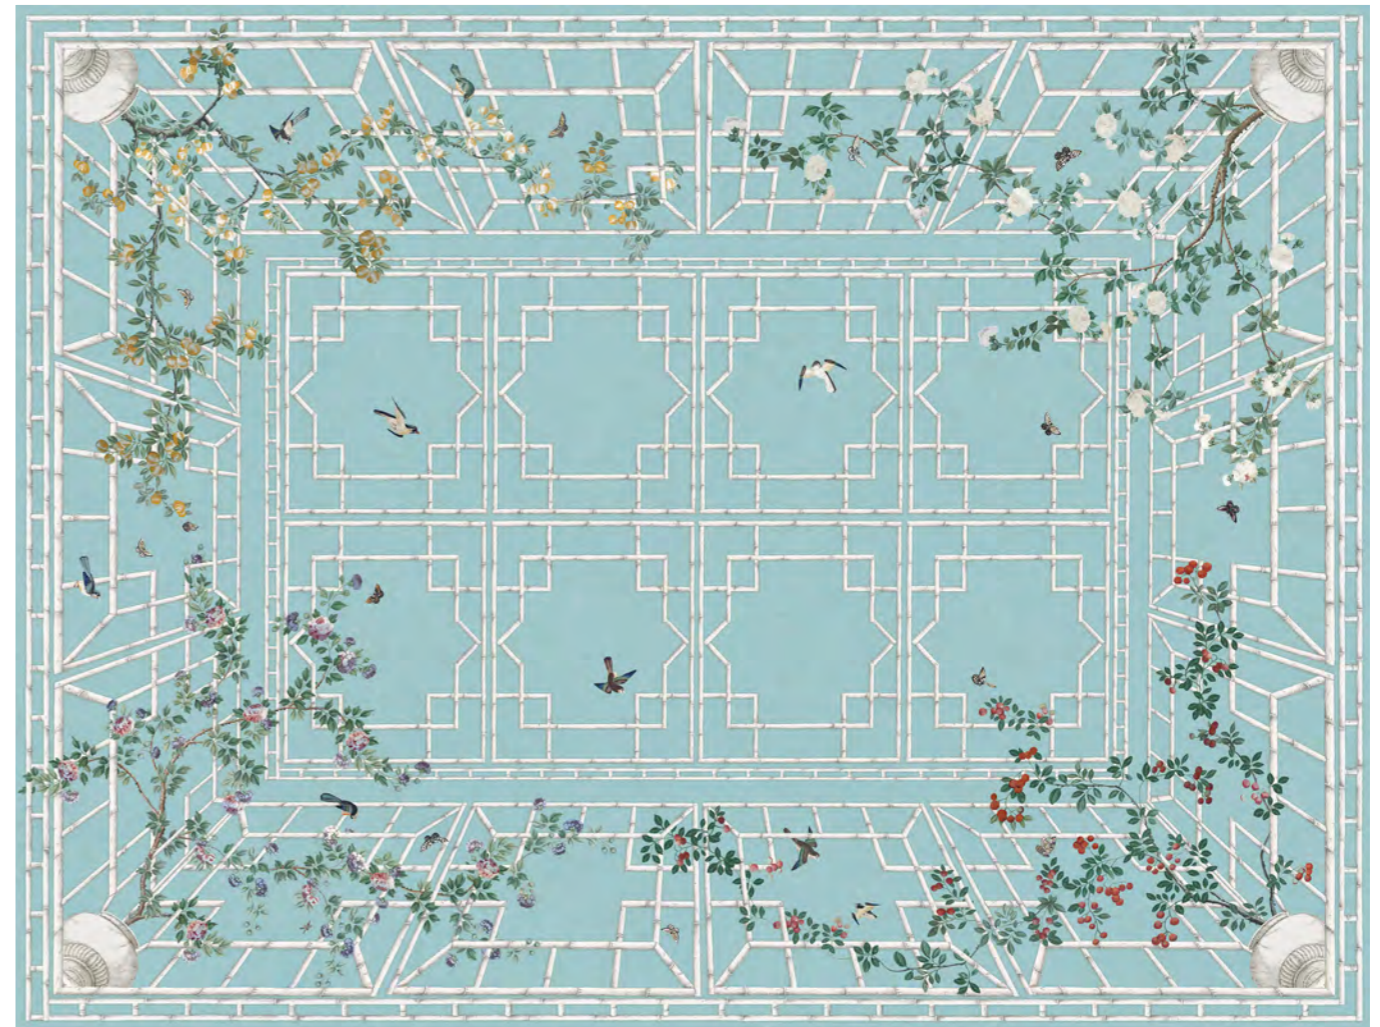

Color options

cs71 Turquoise

cs72 Yellow

cs73 Mauve

cs76 Terra Cotta

cs77 Apple Green

cs78 Pale Rose

Collection :	Chinoiseries
Width :	In standard sizes, from 1980cm (135 cm (390")) in H225 to 2790cm (567") in H325, before repeating
Sales Unit :	Sold by 90 cm (35 3/8") wide panels in 5 standard heights - H225 cm (88 5/8") - H255 cm (100 2/5") - H275 cm (108 1/4") - H300 cm (118") - H325 cm (128")
Composition :	100% Non Woven (PVC-free / FSC certified)
Weight :	180 gr./sqm
Color fastness to light :	Good
Fire retardant :	Flame retardant and C-s1, d0 according to European Standard EN 13501-1 ASTM – E84 Class A fire certification
Installation :	Standard non-woven WP paste - Paste the wall Dry Strippable - Dimensionally stable
Notes :	Also available printed on Vinyl Coated Wallpaper, Glass Fibre Wallpaper and Scrubbable Non Woven.
Assorted Products :	CE121 Eastern Eden Ceiling CE113 Kubilai's Tent X-Ceiling RF121 Eastern Eden cs71 Turquoise (fabric)

↻ First & Last panel connect

* Available in custom sizes & colors

Full decor and more information available on Iksel.com

Eastern Eden Ceiling

CE121

COLOR OPTIONS

EASTERN Eden ceiling completes the chinoiserie of the same name with an extravagant Bamboo trellis and flower canopy in the Chinese fashion. Available in six colorways.