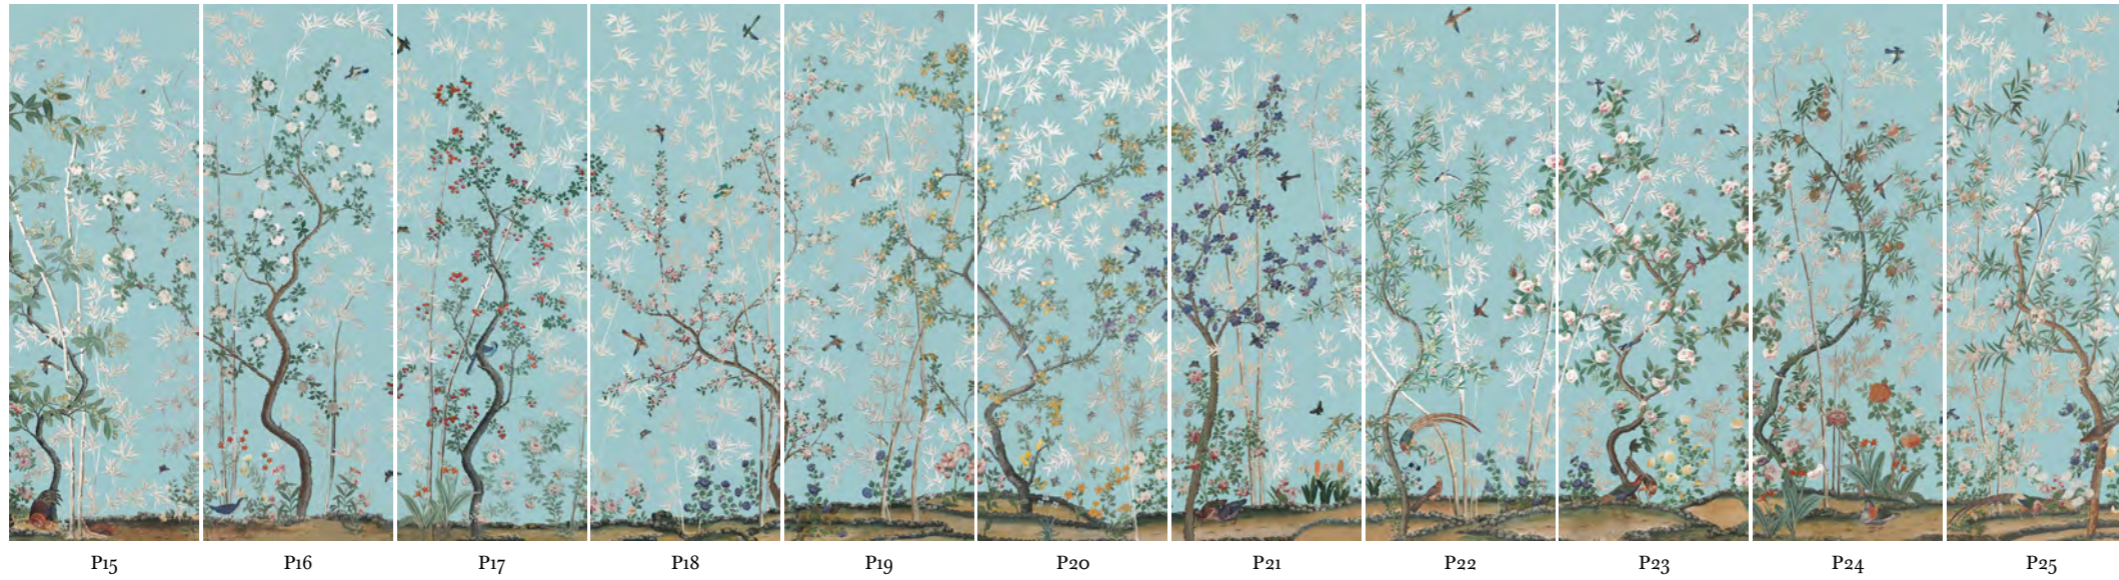

H275

275cm
108 1/4"

Standard Sizes

TOTAL WIDTH 1980cm 779 4/8" NB. OF PANELS 22

H225
225cm
88 3/5"

TOTAL WIDTH 2250cm 885 7/8" NB. OF PANELS 25

H255
255cm
100 2/5"

TOTAL WIDTH 2430cm 956 6/8" NB. OF PANELS 27