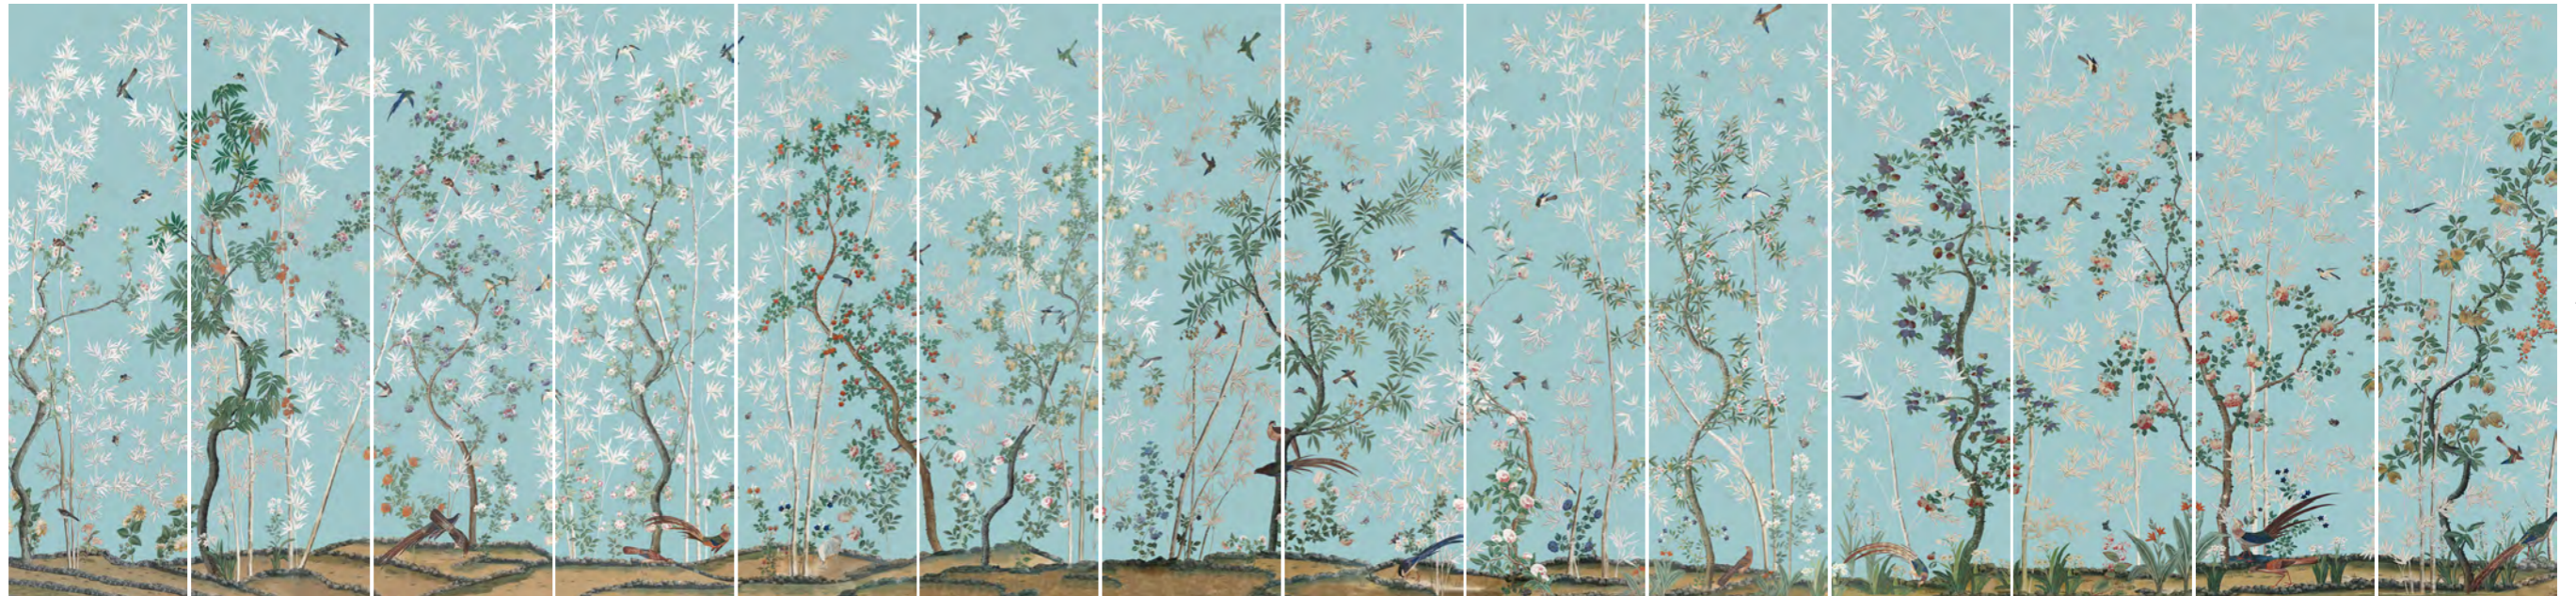

H275
275cm
108 1/4"

Standard Sizes

TOTAL WIDTH 2610cm 1027 4/8" NB. OF PANELS 29

H300

300cm
118"

P01

P02

P03