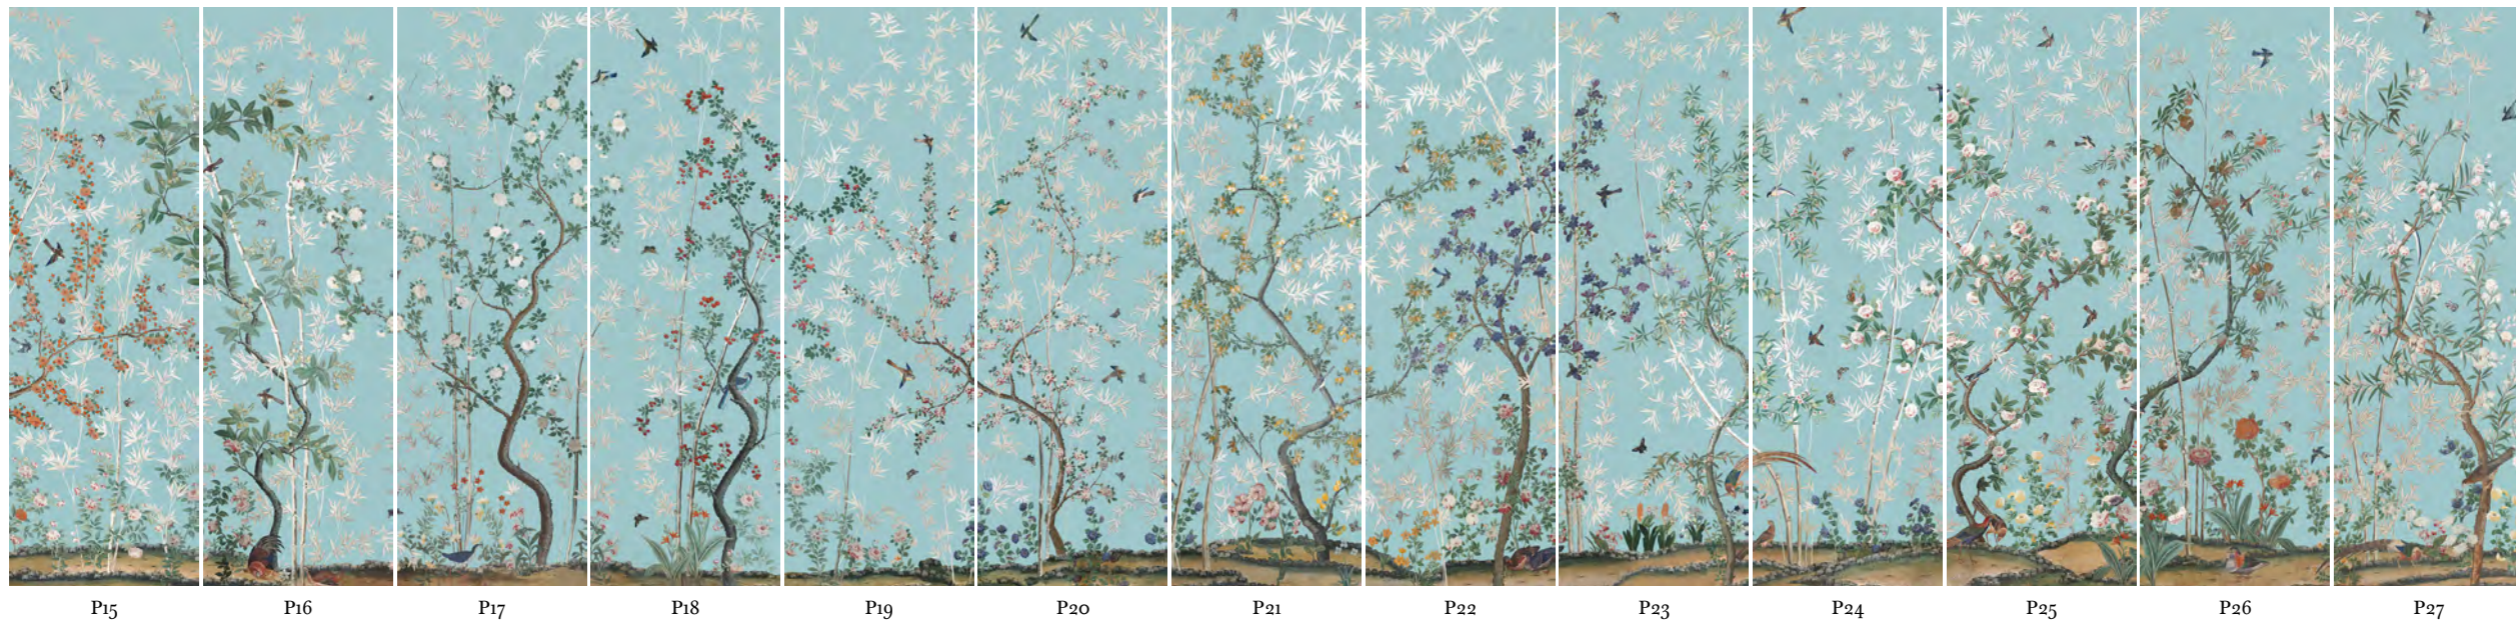

Standard Sizes

TOTAL WIDTH 1980cm 779 4/8" NB. OF PANELS 22

H225
225cm
88 3/5"

TOTAL WIDTH 2250cm 885 7/8" NB. OF PANELS 25

H255
255cm
100 2/5"

TOTAL WIDTH 2430cm 956 6/8" NB. OF PANELS 27

H275
275cm
108 1/4"