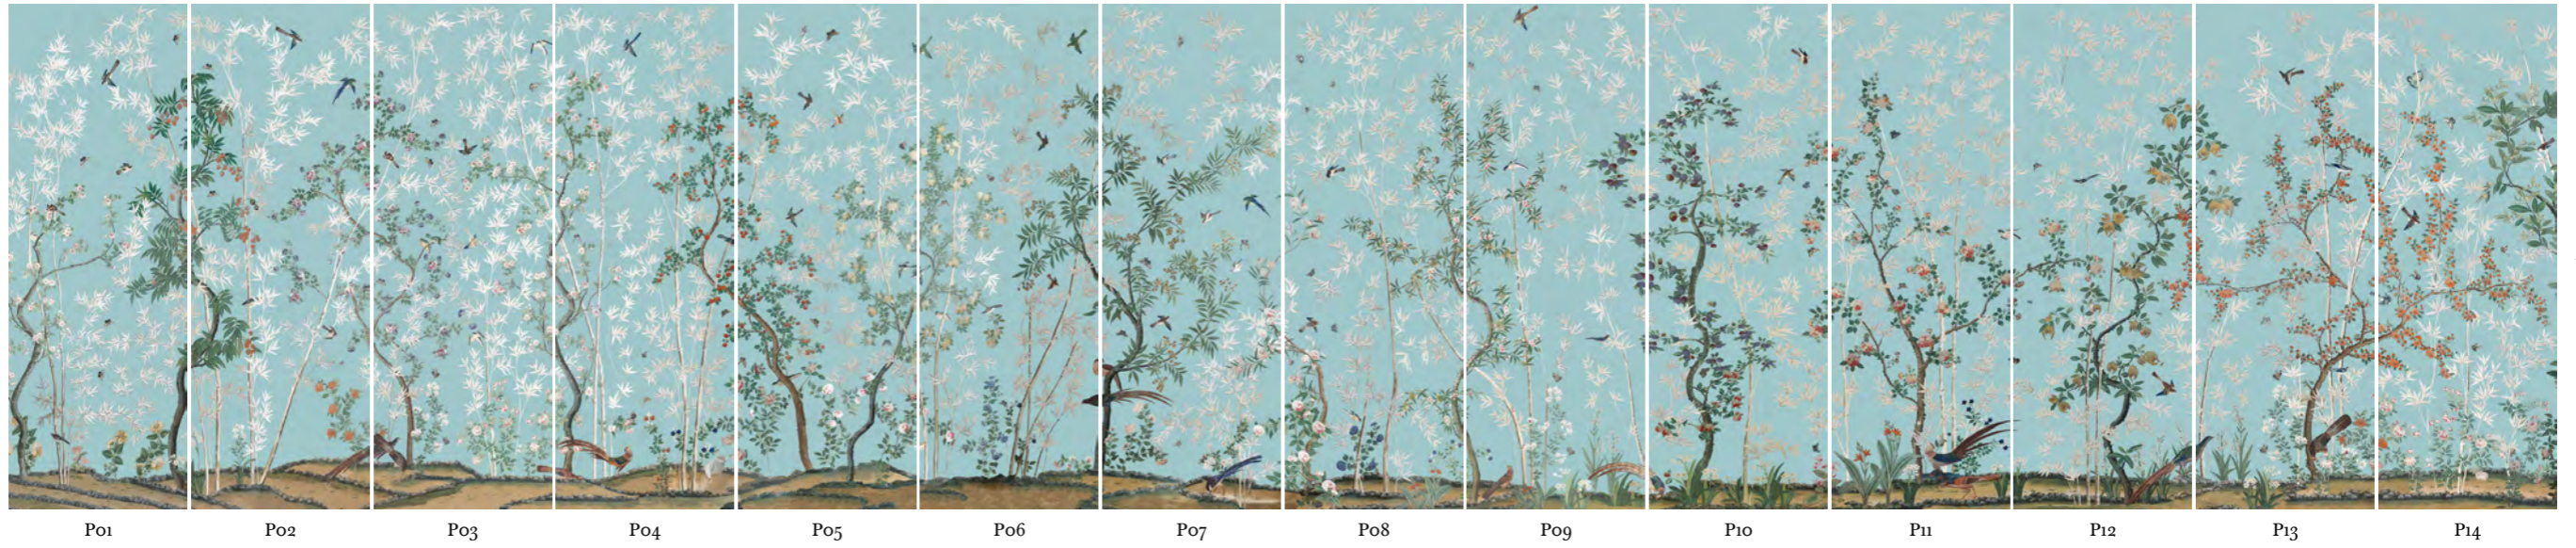

Standard Sizes

TOTAL WIDTH 1980cm 779 4/8" NB. OF PANELS 22

H225

225cm
88 3/5"

TOTAL WIDTH 2250cm 885 7/8" NB. OF PANELS 25

H255

255cm
100 2/5"

TOTAL WIDTH 2430cm 956 6/8" NB. OF PANELS 27