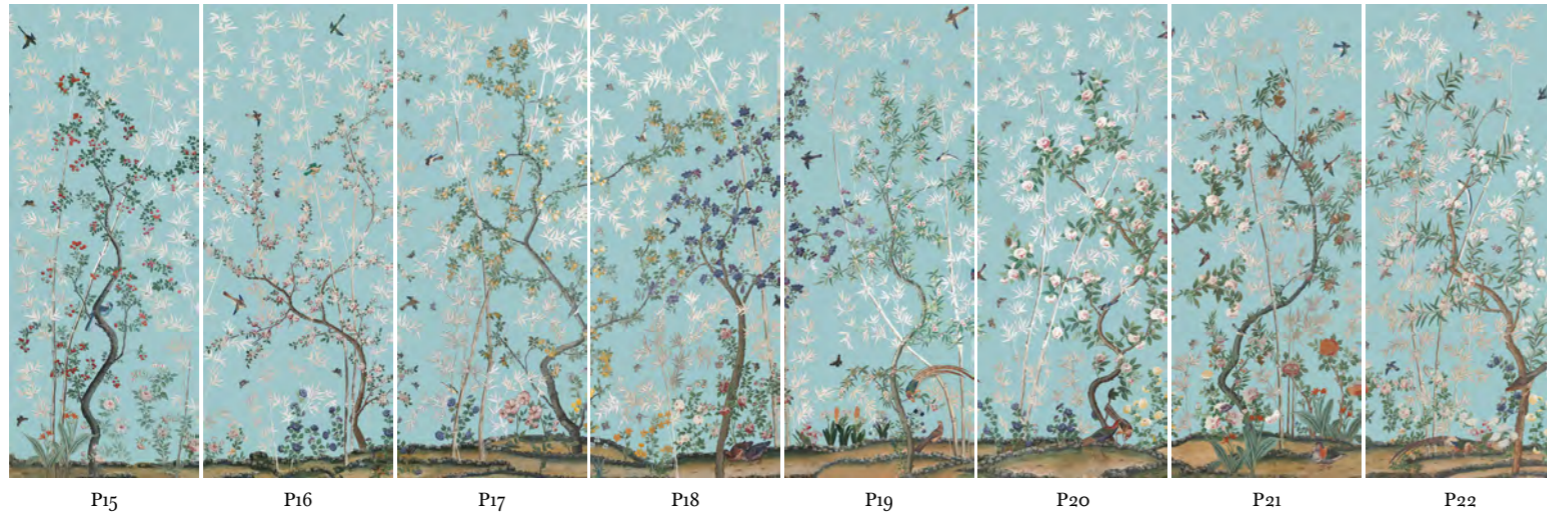

H275

275cm
108 1/4"

Standard Sizes

TOTAL WIDTH 1980cm 779 4/8" NB. OF PANELS 22

H225
225cm
88 3/5"

TOTAL WIDTH 2250cm 885 7/8" NB. OF PANELS 25

H255
255cm
100 2/5"

TOTAL WIDTH 2430cm 956 6/8" NB. OF PANELS 27