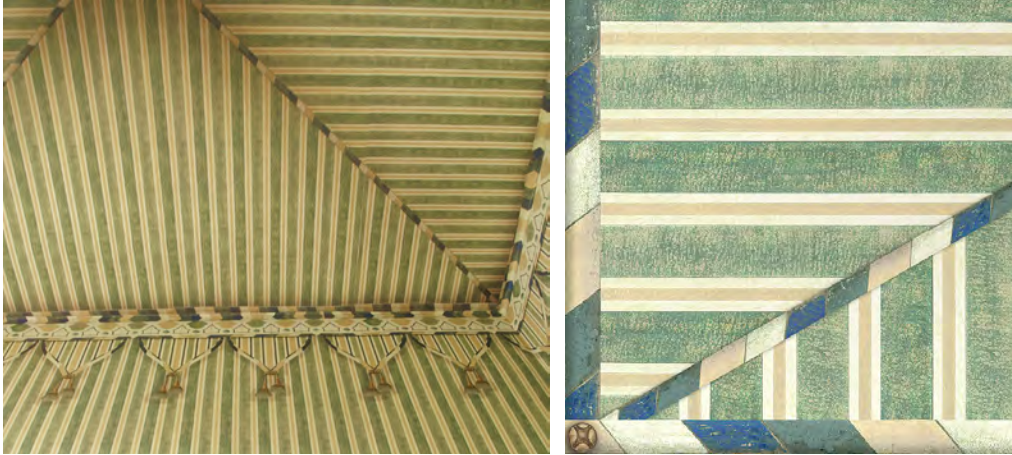

Kubilai's Tent X Ceiling CE113

With its convincing trompe-l'oeil effect, this tented ceiling can be combined with Kubilai's Tent wallpaper, or other designs.
Available in Custom only. Four colorways are assorted with our Chinoiserie Eastern Eden SC121.