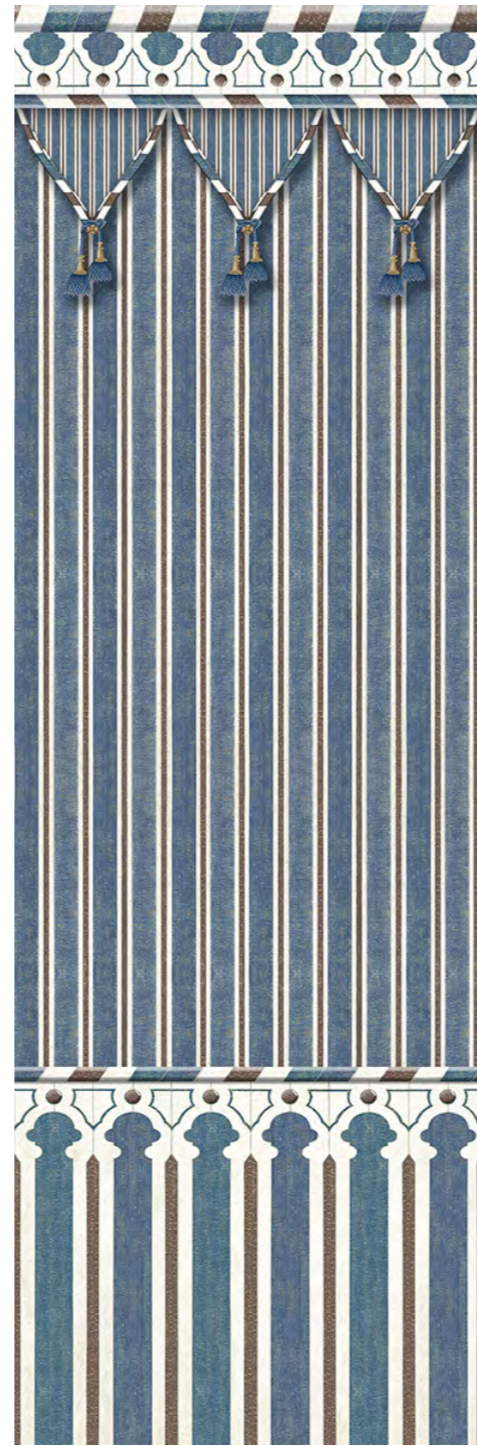

# Kubilai's Tent SC112

**T**HIS design is in fact taken from an Abbasid wainscoting. Dimonah made it into an exotic tent which transforms a room into a chic camping fantasy. Four colorways are assorted with our Chinoiserie Eastern Eden SC121.

## STANDARD SIZES *for THIS DECOR*

	PANEL HEIGHT		PANEL WIDTH	NB. OF PANELS
H225 cm	88 <sup>3</sup> / <sub>8</sub> "	90 cm	35 <sup>3</sup> / <sub>8</sub> "	1
H255 cm	100 <sup>2</sup> / <sub>5</sub> "	90 cm	35 <sup>3</sup> / <sub>8</sub> "	1
H275 cm	108 <sup>1</sup> / <sub>4</sub> "	90 cm	35 <sup>3</sup> / <sub>8</sub> "	1
H300 cm	118 "	90 cm	35 <sup>3</sup> / <sub>8</sub> "	1
H325 cm	128 "	90 cm	35 <sup>3</sup> / <sub>8</sub> "	1

Poi

**H225**

225 cm x 90 cm  
88 3/8" x 35 3/8"

Poi

**H255**

255 cm x 90 cm  
100 3/8" x 35 3/8"

Poi

**H275**

275 cm x 90 cm  
108 1/4" x 35 3/8"

Poi

**H300**

300 cm x 90 cm  
118" x 35 3/8"

Poi

**H325**

325 cm x 90 cm  
128" x 35 3/8"