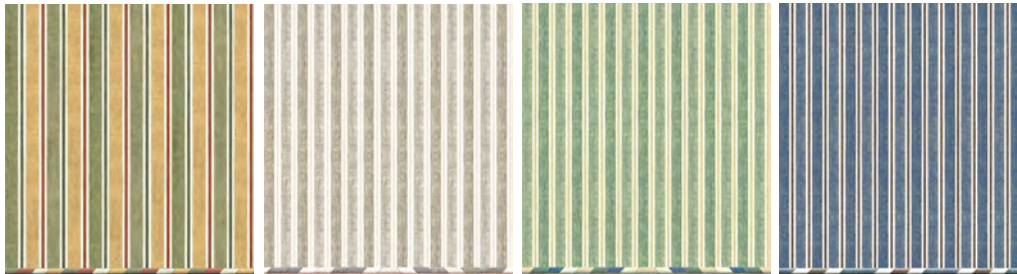

Color options

cs01 Original

cs41 Beige

cs42 Green

cs43 Blue