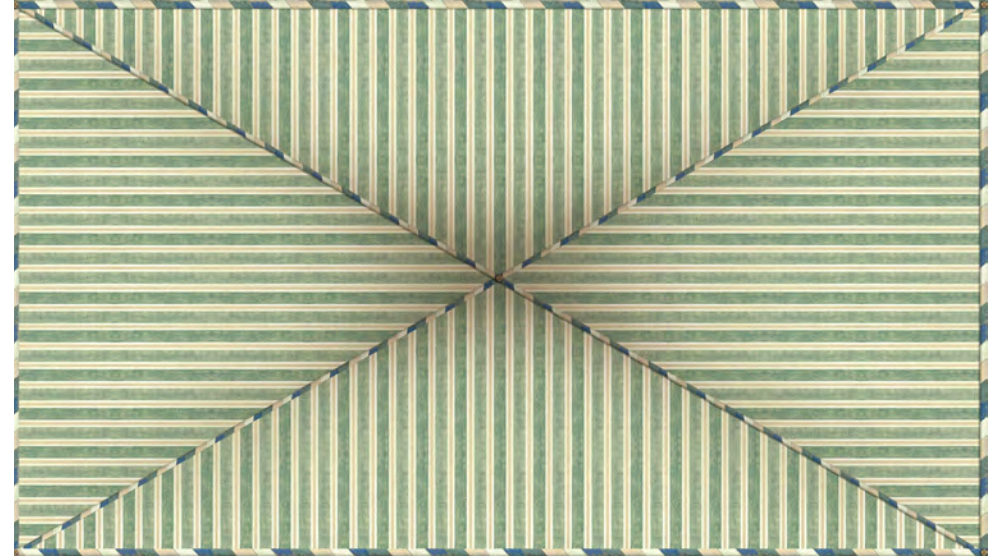

Kubilai's Tent X Ceiling CE113

With its convincing trompe-l'oeil effect, this tented ceiling can be combined with Kubilai's Tent wallpaper, or other designs.
Available in Custom only. Four colorways are assorted with our Chinoiserie Eastern Eden SC121.

Color options

* Available in custom only

Collection :	Tented Room & Ottoman Collection
Sales Unit :	Sold by m² (custom-made)
Composition :	100% Non Woven (PVC-free / FSC certified)
Weight :	180 gr./sqm
Color fastness to light :	Good
Fire retardant :	Flame retardant and C-s1, d0 according to European Standard EN 13501-1 ASTM – E84 Class A fire certification
Installation :	Standard non-woven WP paste - Paste the wall Dry Strippable - Dimensionally stable
Notes :	Also available printed on Vinyl Coated Wallpaper, Glass Fibre Wallpaper and Scrubbable Non Woven.

More information on Iksel.com