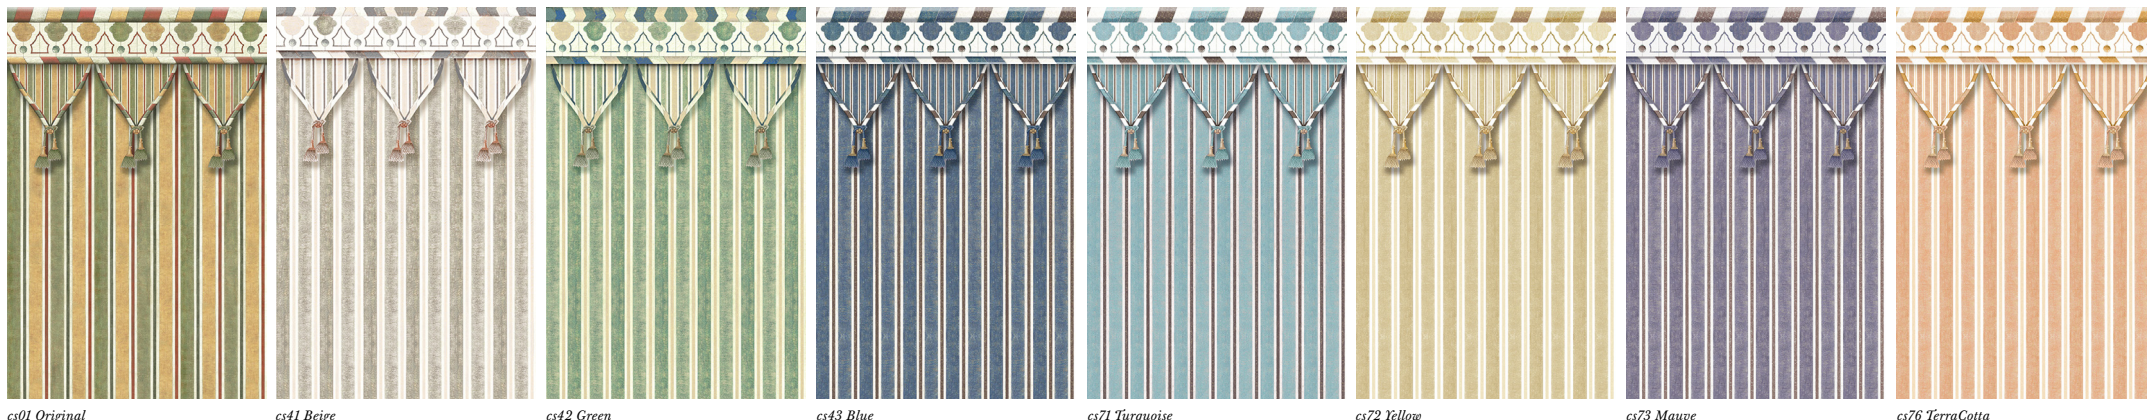

Kubilai's Tent sc112

This design is in fact taken from an Abbasid wainscoting. Dimonah made it into an exotic tent which transforms a room into a chic camping fantasy. Four colorways are assorted with our Chinoiserie Eastern Eden SC121.