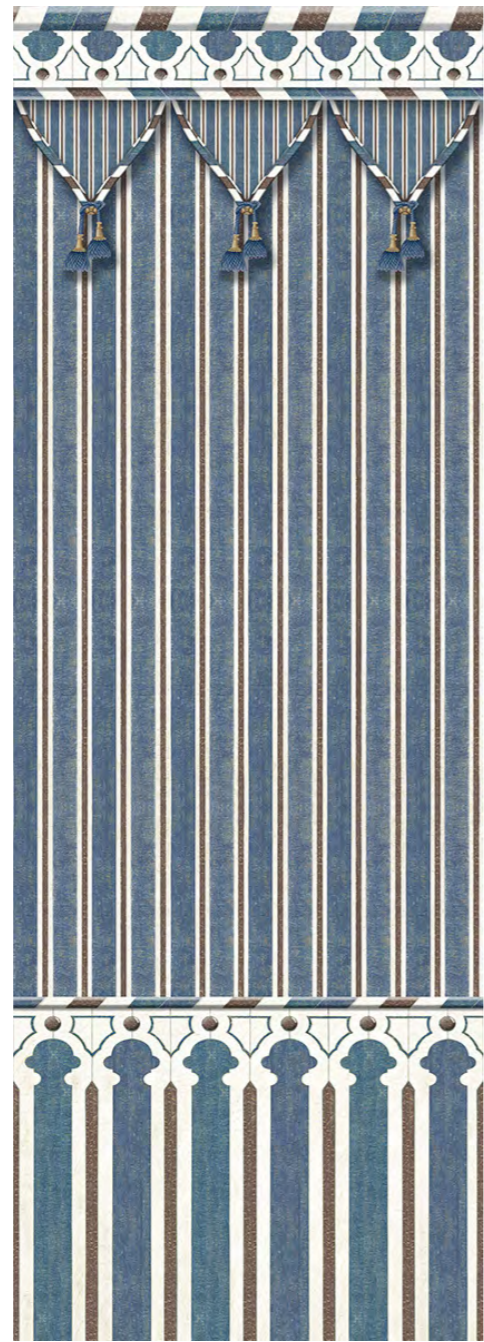

# Kubilai's Tent SC112

**T**HIS design is in fact taken from an Abbasid wainscoting. Dimonah made it into an exotic tent which transforms a room into a chic camping fantasy. Four colorways are assorted with our Chinoiserie Eastern Eden SC121.

## STANDARD SIZES *for THIS DECOR*

	PANEL HEIGHT		PANEL WIDTH	NB. OF PANELS
H225 cm	88 <sup>3</sup> / <sub>8</sub> "	90 cm	35 <sup>3</sup> / <sub>8</sub> "	1
H255 cm	100 <sup>2</sup> / <sub>5</sub> "	90 cm	35 <sup>3</sup> / <sub>8</sub> "	1
H275 cm	108 <sup>1</sup> / <sub>4</sub> "	90 cm	35 <sup>3</sup> / <sub>8</sub> "	1
H300 cm	118 "	90 cm	35 <sup>3</sup> / <sub>8</sub> "	1
H325 cm	128 "	90 cm	35 <sup>3</sup> / <sub>8</sub> "	1

Poi

**H225**

225 cm x 90 cm  
88 3/8" x 35 3/8"

Poi

**H255**

255 cm x 90 cm  
100 3/8" x 35 3/8"

Poi

**H275**