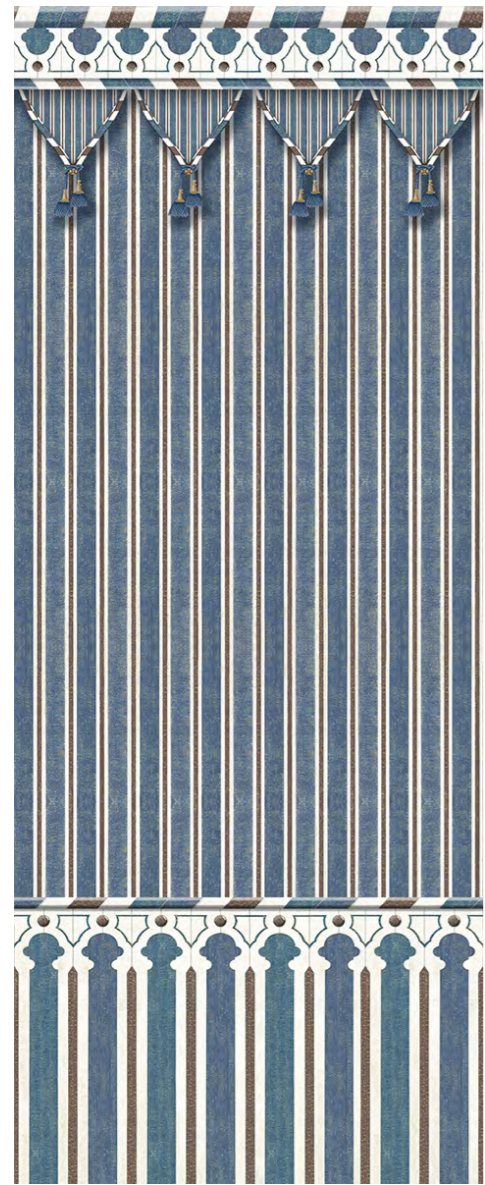

# Kubilai's Tent SC112

**T**HIS design is in fact taken from an Abbasid wainscoting. Dimonah made it into an exotic tent which transforms a room into a chic camping fantasy. Four colorways are assorted with our Chinoiserie Eastern Eden SC121.

## STANDARD SIZES *for THIS DECOR*

	PANEL HEIGHT		PANEL WIDTH	NB. OF PANELS
H225 cm	88 <sup>3</sup> / <sub>8</sub> "	90 cm	35 <sup>3</sup> / <sub>8</sub> "	1
H255 cm	100 <sup>2</sup> / <sub>5</sub> "	90 cm	35 <sup>3</sup> / <sub>8</sub> "	1
H275 cm	108 <sup>1</sup> / <sub>4</sub> "	90 cm	35 <sup>3</sup> / <sub>8</sub> "	1
H300 cm	118 "	90 cm	35 <sup>3</sup> / <sub>8</sub> "	1
H325 cm	128 "	90 cm	35 <sup>3</sup> / <sub>8</sub> "	1

Poi

**H225**

225 cm x 90 cm  
88 3/8" x 35 3/8"

Poi

**H255**

255 cm x 90 cm  
100 3/8" x 35 3/8"

Poi

**H275**