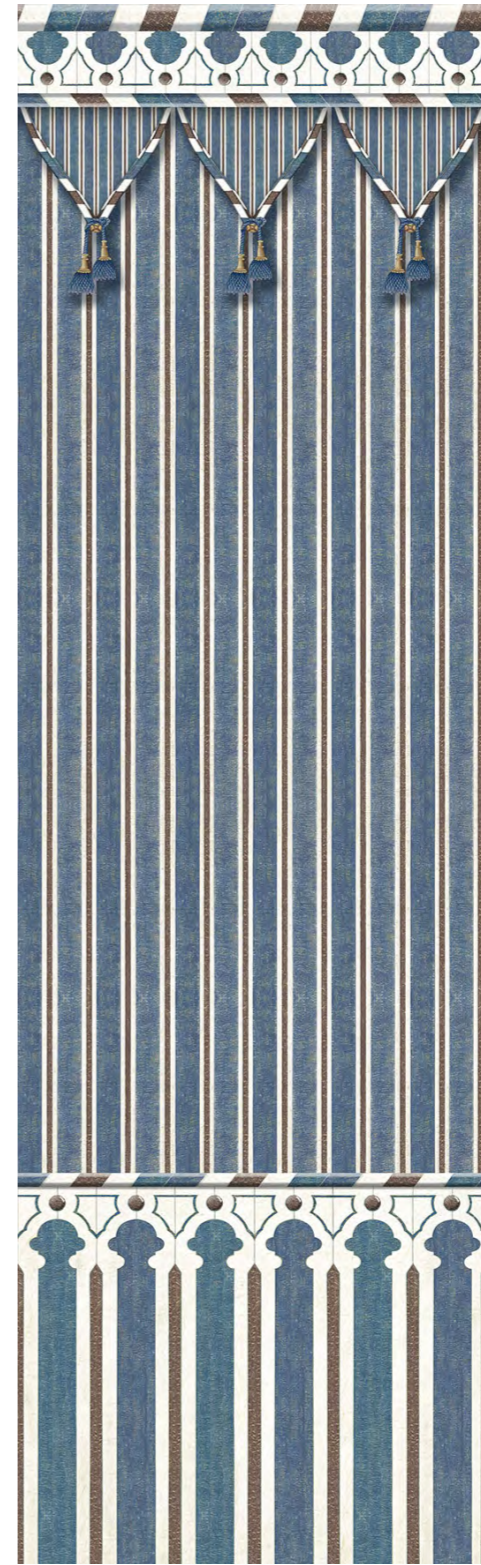

# Kubilai's Tent SC112

**T**HIS design is in fact taken from an Abbasid wainscoting. Dimonah made it into an exotic tent which transforms a room into a chic camping fantasy. Four colorways are assorted with our Chinoiserie Eastern Eden SC121.

## STANDARD SIZES *for THIS DECOR*

	PANEL HEIGHT		PANEL WIDTH	NB. OF PANELS
H225 cm	88 <sup>3</sup> / <sub>8</sub> "	90 cm	35 <sup>3</sup> / <sub>8</sub> "	1
H255 cm	100 <sup>2</sup> / <sub>5</sub> "	90 cm	35 <sup>3</sup> / <sub>8</sub> "	1
H275 cm	108 <sup>1</sup> / <sub>4</sub> "	90 cm	35 <sup>3</sup> / <sub>8</sub> "	1
H300 cm	118 "	90 cm	35 <sup>3</sup> / <sub>8</sub> "	1
H325 cm	128 "	90 cm	35 <sup>3</sup> / <sub>8</sub> "	1

Poi

**H225**

225 cm x 90 cm  
88 3/8" x 35 3/8"

Poi

**H255**

255 cm x 90 cm  
100 3/8" x 35 3/8"

Poi

**H275**

275 cm x 90 cm  
108 1/4" x 35 3/8"

Poi

**H300**

300 cm x 90 cm  
118" x 35 3/8"

Poi

**H325**

325 cm x 90 cm  
128" x 35 3/8"