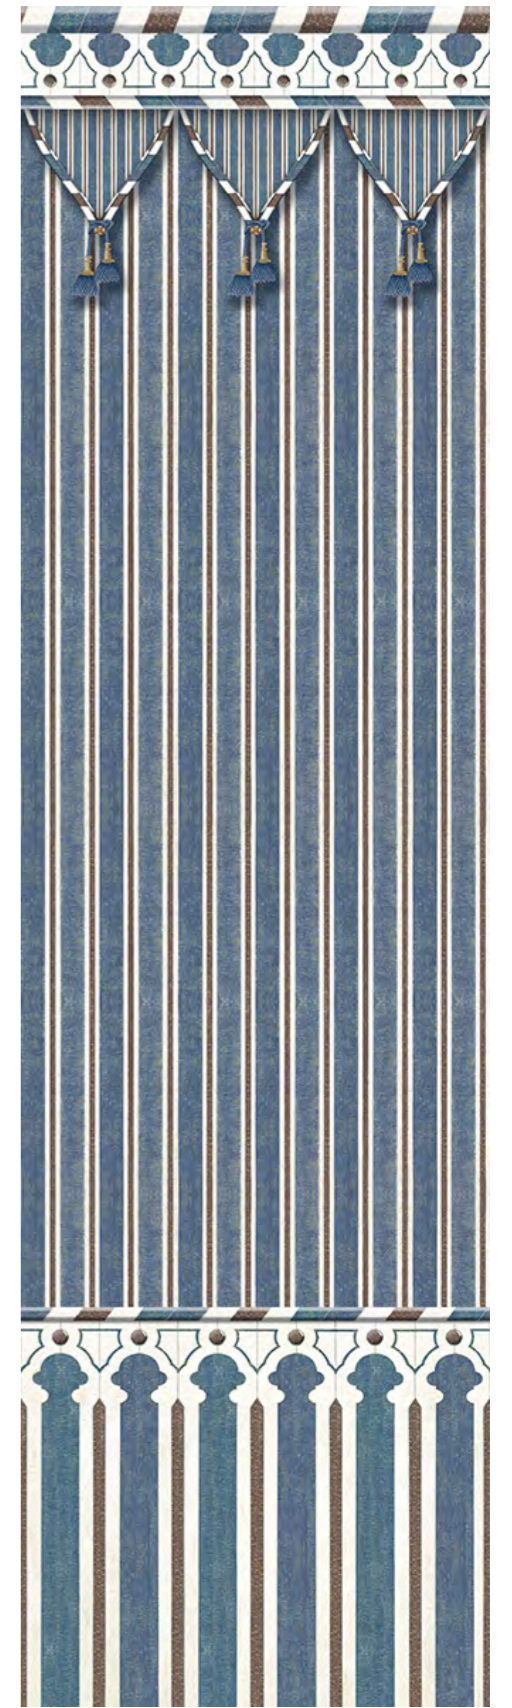

Poi

H325

325 cm x 90 cm
128" x 35 3/8"