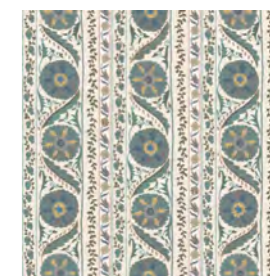

IKSEL
DECORATIVE ARTS

RF504

Suzani Borders

FABRIC

DIGITAL MEMO

Suzani Borders

RF504

cr54 Blues

Inspired by the beautiful needleworks of Central Asia, these stripes printed on soft linen complete the suzani harmony using the same color palette.

Composition :	100% Linen
Width :	135 cm (53 1/8")
V. Repeat :	132 cm (53 1/8")
H. Repeat :	15 cm (5 7/8")
Weight :	240gr. +/- 5%
Use :	Light 
Martindale :	10.000/15.000
Care :	

Color options

cr54 Blues

Collection :	Silk road
Theme :	Suzani Harmony
Coordinated Wallpaper :	RW504 Suzani Borders
Assorted products :	RW501, RW503, SC152, RF501, RF502, RF503
Notes :	Natural fiber irregularities