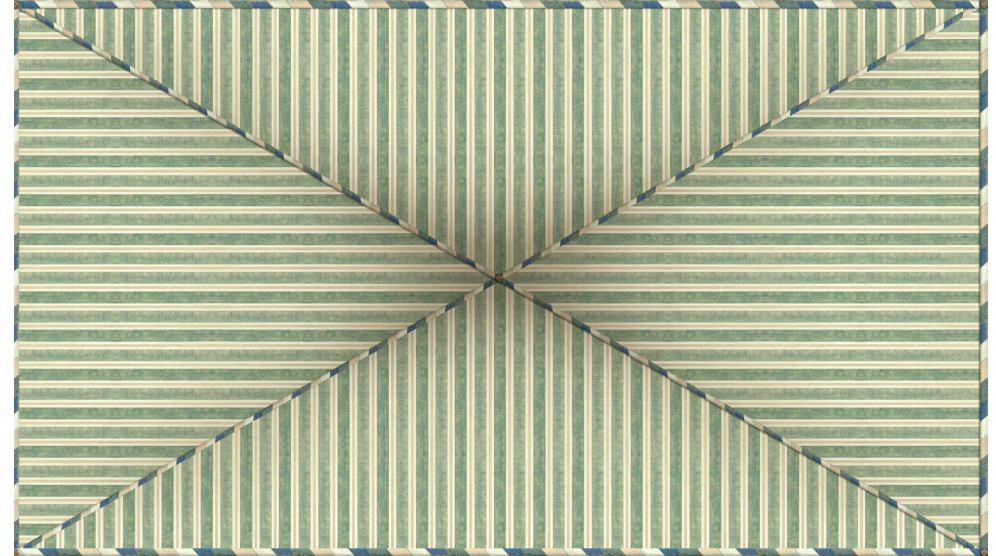

## COLOR OPTIONS

**W**ITH its convincing trompe-l'oeil effect, this tented ceiling can be combined with Kubilai's Tent wallpaper, or other designs. Available in Custom only. Four colorways are assorted with our Chinoiserie Eastern Eden SC121.

*cs01 Original*

*cs41 Beige*

*cs42 Green*

*cs43 Blue*

*cs71 Turquoise*

*cs72 Yellow*

*cs73 Mauve*

*cs76 Terra Cotta*

# Kubilai's Tent X Ceiling CE113

With its convincing trompe-l'oeil effect, this tented ceiling can be combined with Kubilai's Tent wallpaper, or other designs.  
Available in Custom only. Four colorways are assorted with our Chinoiserie Eastern Eden SC121.