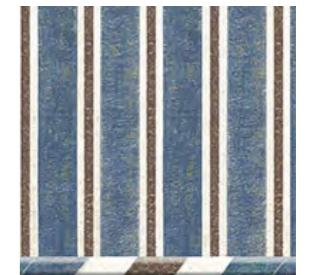

Kubilai's Tent X-Ceiling CE113

COLOR OPTIONS

WITH its convincing trompe-l'oeil effect, this tented ceiling can be combined with Kubilai's Tent wallpaper, or other designs. Available in Custom only. Four colorways are assorted with our Chinoiserie Eastern Eden SC121.

cs43 Blue