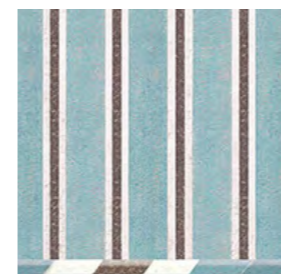

## COLOR OPTIONS

**W**ITH its convincing trompe-l'oeil effect, this tented ceiling can be combined with Kubilai's Tent wallpaper, or other designs. Available in Custom only. Four colorways are assorted with our Chinoiserie Eastern Eden SC121.

*cs01 Original*

*cs41 Beige*

*cs42 Green*

*cs43 Blue*

*cs71 Turquoise*

*cs72 Yellow*

*cs73 Mauve*

*cs76 Terra Cotta*

# Kubilai's Tent X Ceiling CE113

With its convincing trompe-l'oeil effect, this tented ceiling can be combined with Kubilai's Tent wallpaper, or other designs.  
Available in Custom only. Four colorways are assorted with our Chinoiserie Eastern Eden SC121.