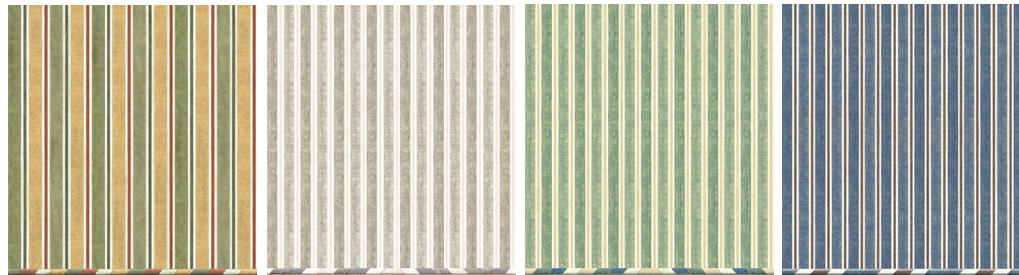

Color options

cs 01 Original

cs 41 Beige

cs 42 Green

cs 43 Blue