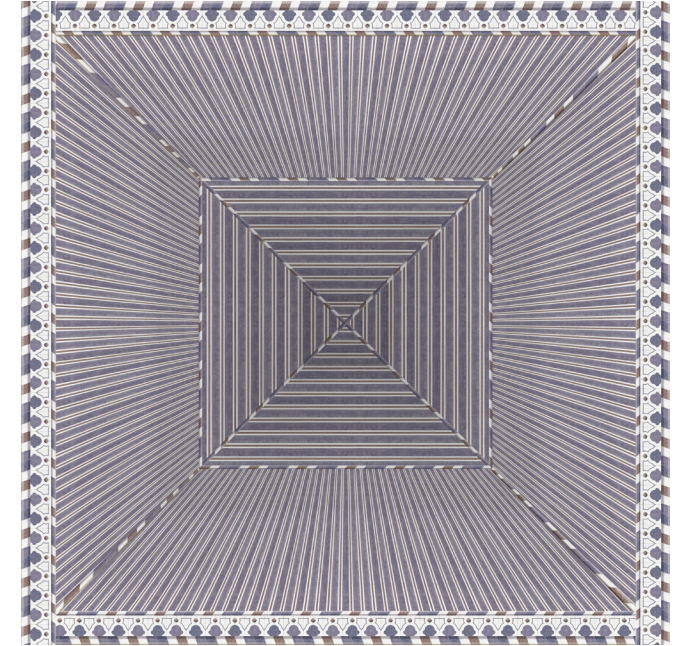

# Kubilai's Tent Deep X-Ceiling CE112

COLOR OPTIONS

WITH its convincing trompe-l'oeil effect, this tented ceiling can be combined with Kubilai's Tent wallpaper, or other designs. Available in Custom only. Four colorways are assorted with our Chinoiserie Eastern Eden SC121.

*cs01 Original*

*cs41 Beige*

*cs42 Green*

*cs43 Blue*

*cs71 Turquoise*

*cs72 Yellow*

*cs73 Mauve*

*cs76 Terra Cotta*

# Kubilai's Tent Deep X-Ceiling CE112

With its convincing trompe-l'oeil effect, this tented ceiling can be combined with Kubilai's Tent wallpaper, or other designs. Available in Custom only. Four colorways are assorted with our Chinoiserie Eastern Eden SC121.