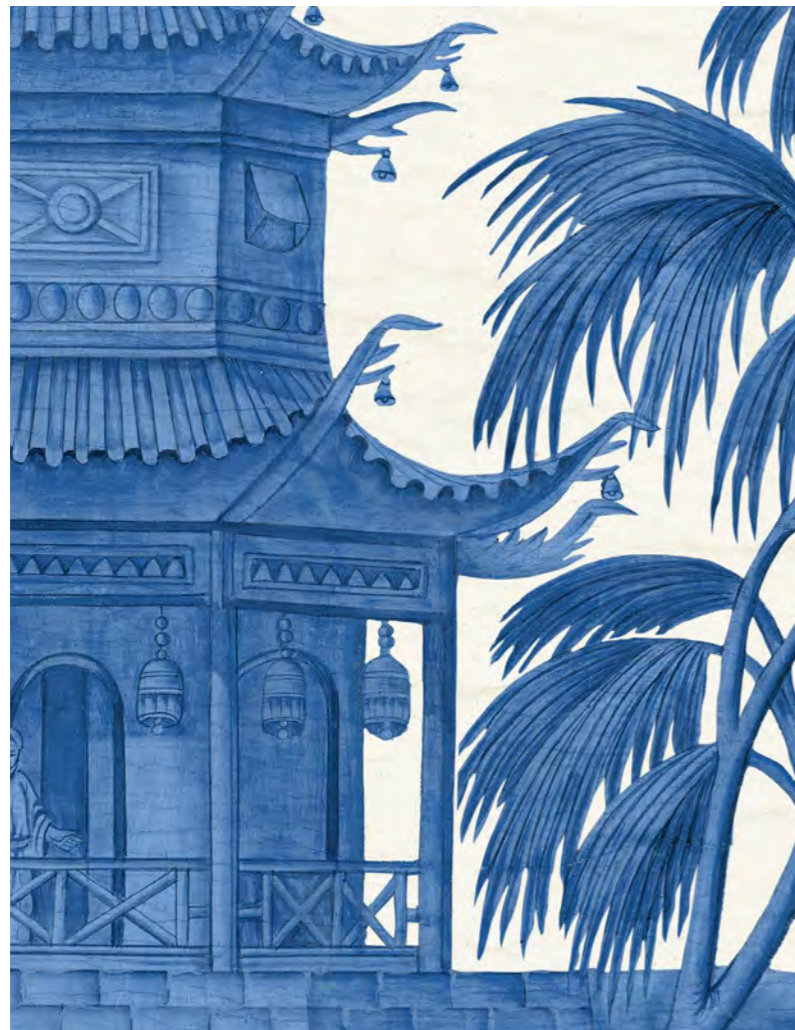

IKSEL
DECORATIVE ARTS

•
SC134

Exotic Chinoiserie Blue&White

STANDARD DECOR

•
DIGITAL MEMO
Complete catalogue available on request

Exotic Chinoiserie Blue&White SC134

THIS decor was inspired from the Brighton Pavilion Music room by Crace. In the original room the paintings were framed into paneling. We have filled in the gaps and made it into a continuous scenic design.

STANDARD SIZES *for THIS DECOR*

| PANEL HEIGHT | | TOTAL WIDTH | | NB. OF PANELS |
|--------------|-----------|-------------|-------------|---------------|
| H225 cm | 88 3/5 " | 1800 cm | 708 11/16 " | 20 |
| H255 cm | 100 2/5 " | 2070 cm | 814 15/16 " | 23 |
| H275 cm | 108 1/4 " | 2250 cm | 885 13/16 " | 25 |
| H300 cm | 118 " | 2430 cm | 956 11/16 " | 27 |
| H325 cm | 128 " | 2610 cm | 1027 9/16 " | 29 |